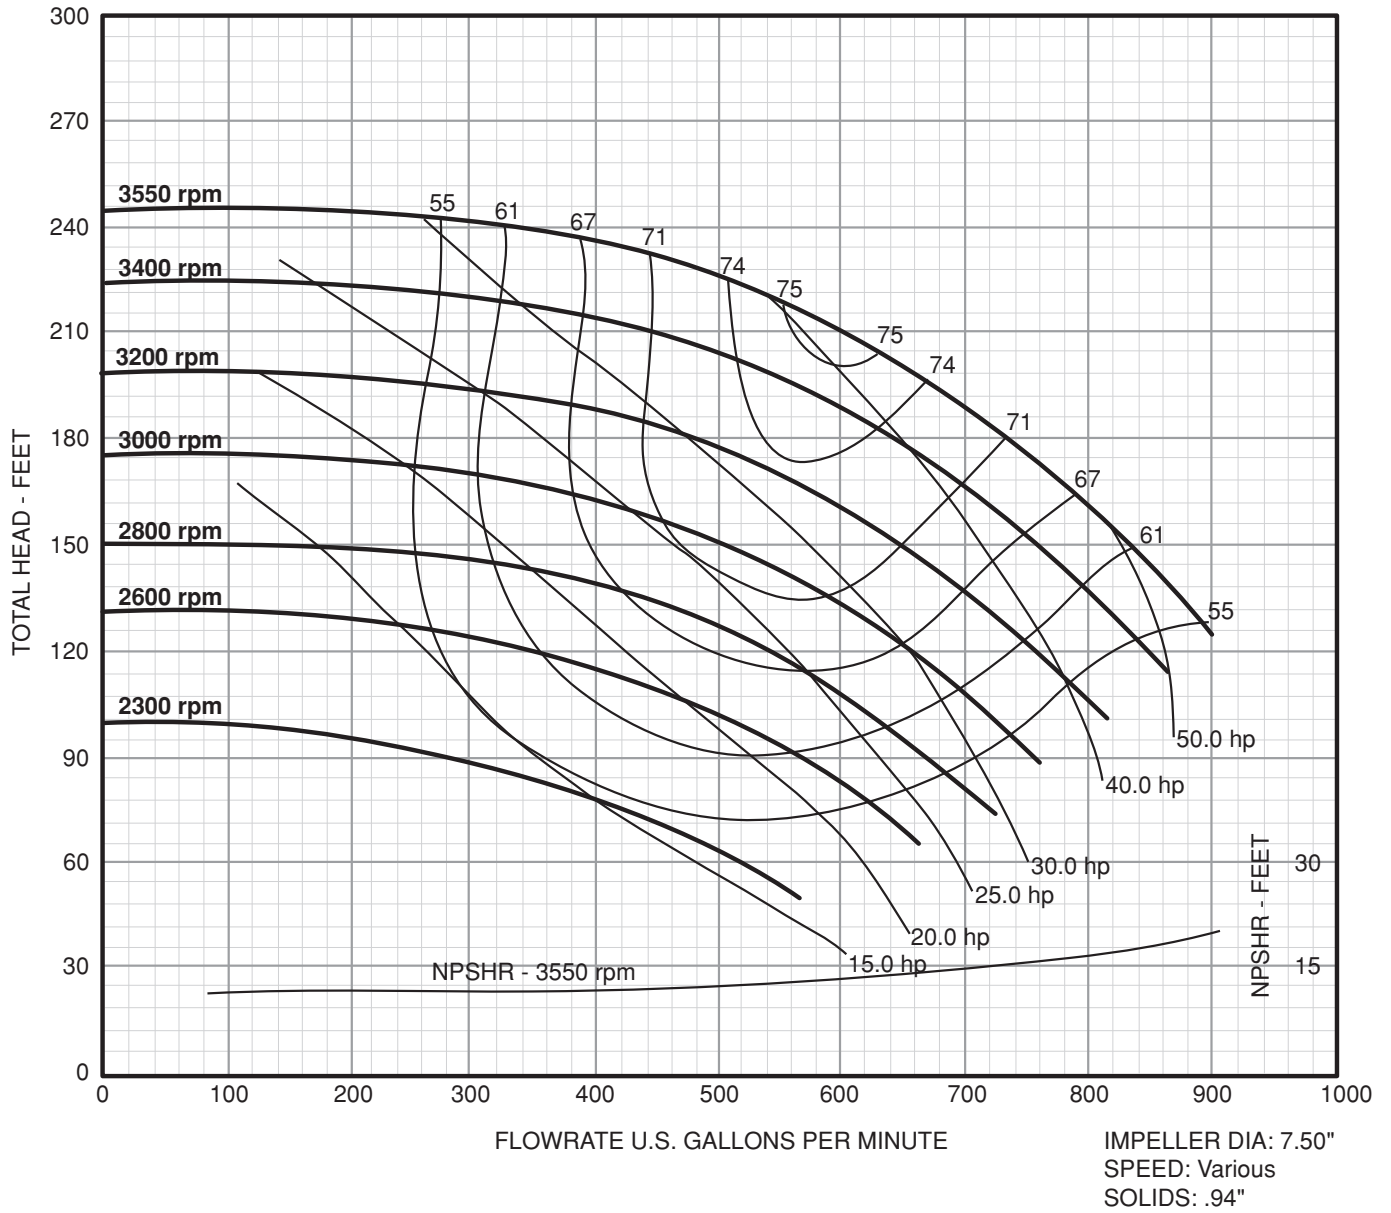

Frame Mount 7.5" 1.5 x 3 - 75

BOOK: FMT-045
DATE: Jan. 1, 2012

Performance Curve:

Variable Speed

Frame Mount 7.5" 2 x 3 - 75

Performance Curve:

Variable Speed

Frame Mount 7.5" 2.5 x 4 - 75

Performance Curve:

Variable Speed

Frame Mount 7.5" 3 x 4 - 75

Performance Curve:

Variable Speed

Frame Mount 7.5" 4 x 4 - 75

Performance Curve:

Variable Speed

Variable Speed

Frame Mount 10" 2.5 x 4 - 10

Performance Curve:

Variable Speed

Frame Mount 10" 3 x 4 - 10

Performance Curve:

Variable Speed

Frame Mount 10" 4 x 6 - 10

Performance Curve:

Variable Speed

Frame Mount 10" 6 x 8 - 10L

Performance Curve:

Variable Speed

Frame Mount 10" 6 x 8 - 10

Performance Curve:

Variable Speed