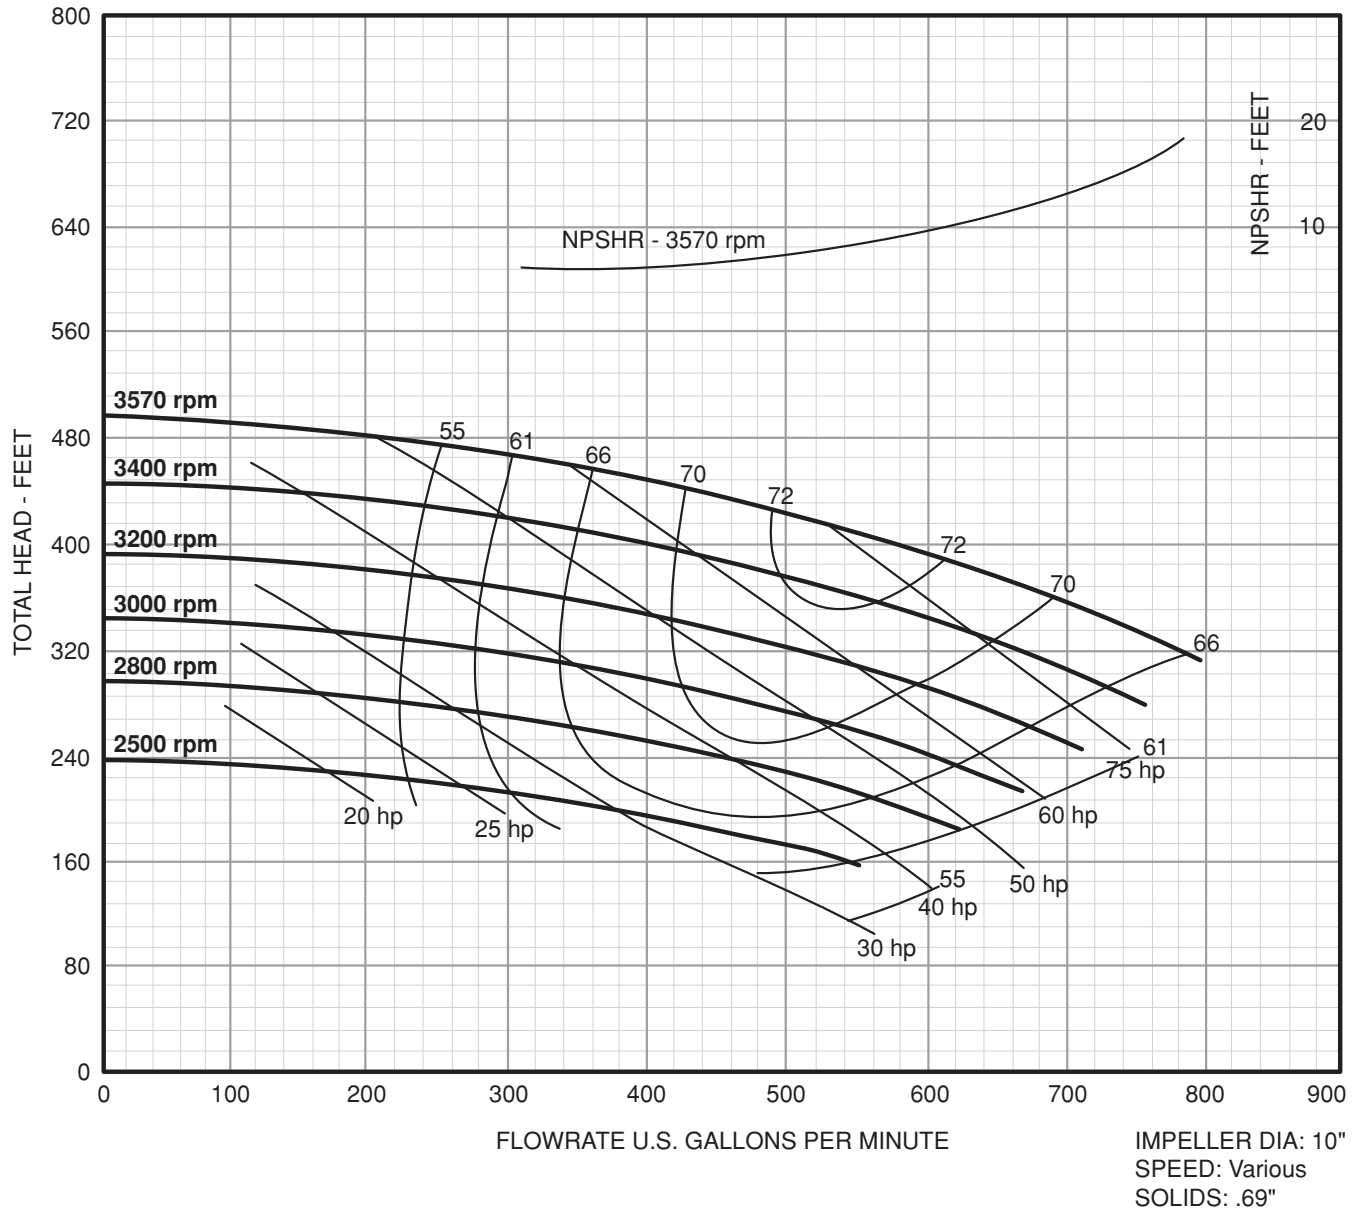

Performance Curve:

Variable Speed

Frame Mount 7.5" 3 x 4 - 75

Performance Curve:

Variable Speed

Frame Mount 7.5" 4 x 4 - 75

Performance Curve:

Variable Speed

Frame Mount 9" 3 x 4 - 9

Performance Curve:

Variable Speed

Frame Mount 9" 6 x 8 - 9

Performance Curve:

Variable Speed

Frame Mount 10" 2 x 3 - 10

Performance Curve:

Variable Speed

Frame Mount 10" 2.5 x 4 - 10

Performance Curve:

Variable Speed

Frame Mount 10" 3 x 4 - 10

Performance Curve:

Variable Speed

Frame Mount 10" 4 x 6 - 10

Performance Curve:

Variable Speed

Frame Mount 10" 6 x 8 - 10L

Performance Curve:

Variable Speed

Frame Mount 10" 6 x 8 - 10

Performance Curve:

Variable Speed