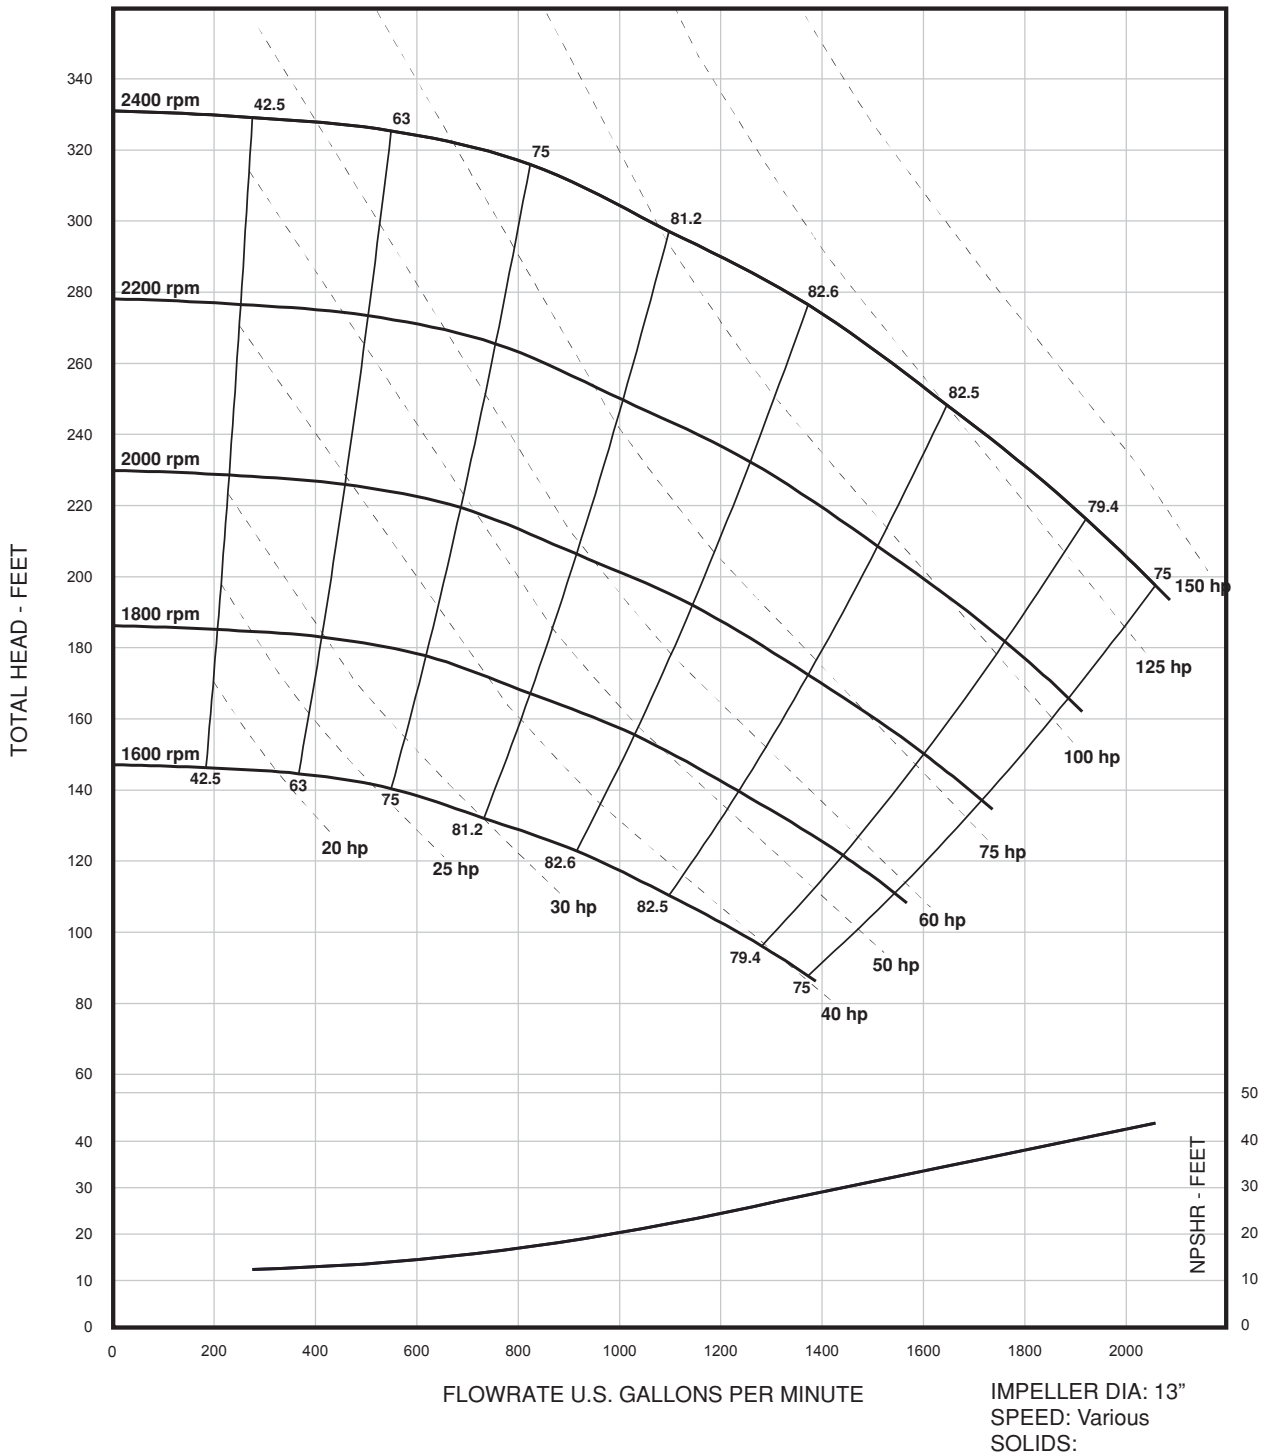

Variable Speed

Frame Mount 10" 2.5 x 4 - 10

Performance Curve:

Variable Speed

Frame Mount 10" 3 x 4 - 10

Performance Curve:

Variable Speed

Frame Mount 10" 4 x 6 - 10

Performance Curve:

Variable Speed

Frame Mount 10" 6 x 8 - 10L

Performance Curve:

Variable Speed

Frame Mount 10" 6 x 8 - 10

Performance Curve:

Variable Speed

Frame Mount 13" 2.5 x 3 - 13

Performance Curve:

Variable Speed

Frame Mount 13" 4 x 6 - 13H

Performance Curve:

Variable Speed

Frame Mount 13" 6 x 8 - 13

Performance Curve:

Performance Curve:

Variable Speed

Frame Mount 14" 6 x 6 - 14

Performance Curve:

Variable Speed

Frame Mount 14" 8 x 6 - 14

Performance Curve:

Variable Speed