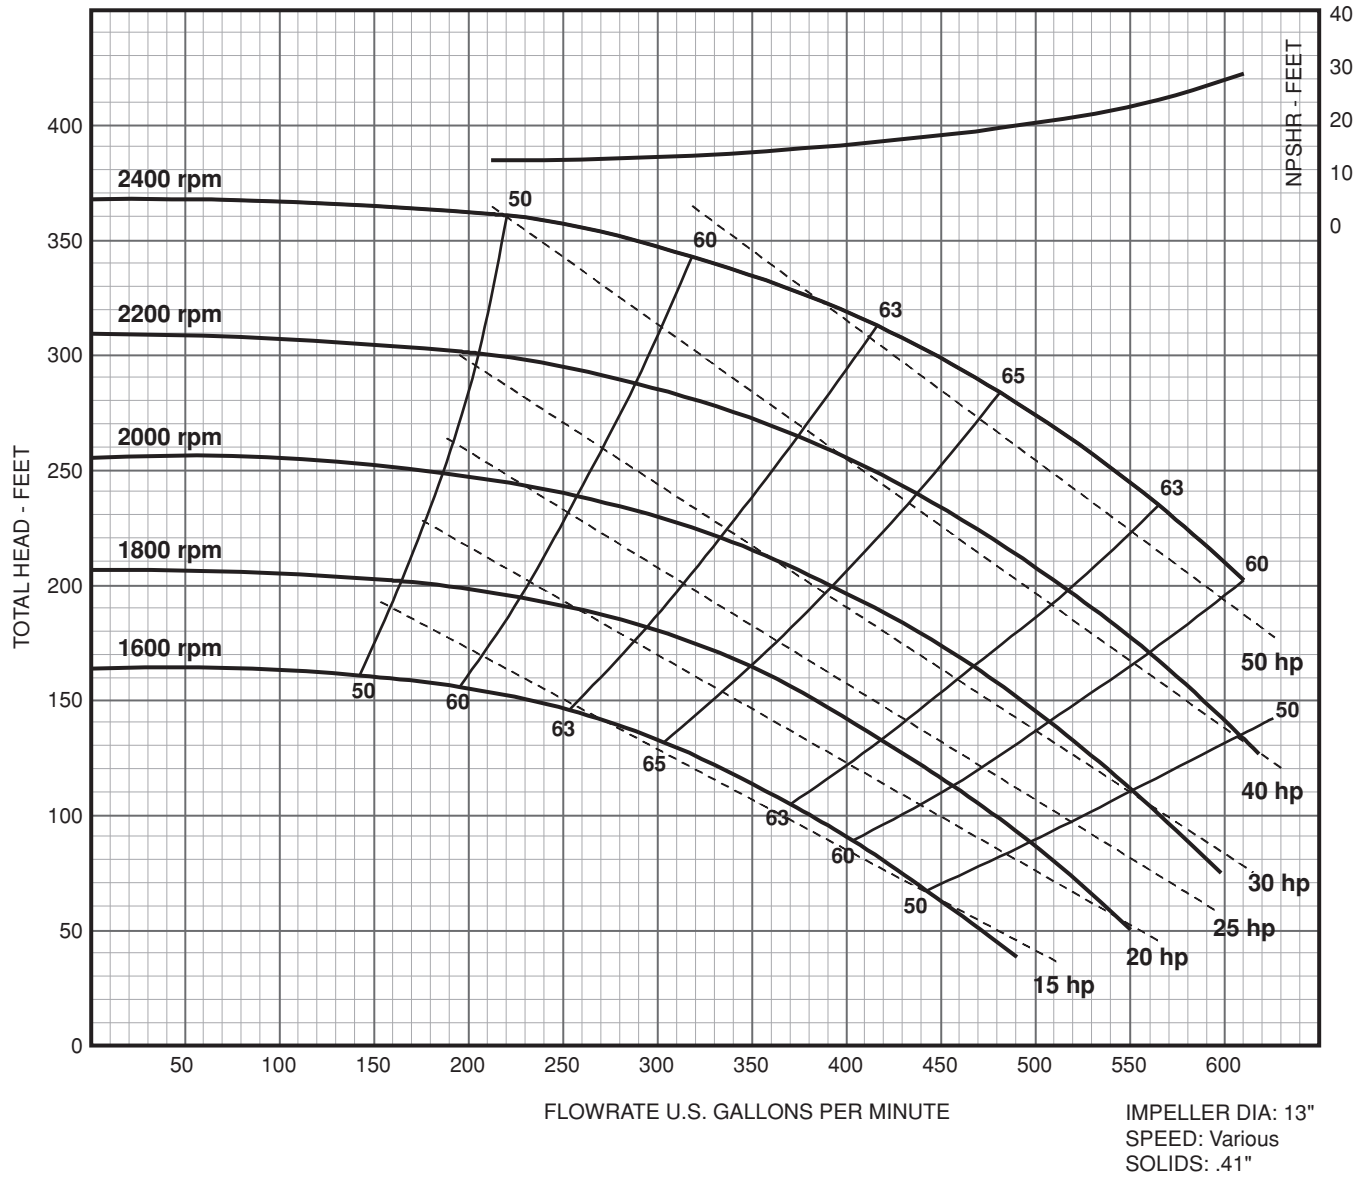

Variable Speed

Frame Mount 10" 2.5 x 4 - 10

Performance Curve:

Variable Speed

Frame Mount 10" 3 x 4 - 10

Performance Curve:

Variable Speed

Frame Mount 10" 4 x 6 - 10

Performance Curve:

Variable Speed

Frame Mount 10" 6 x 8 - 10L

Performance Curve:

Variable Speed

Frame Mount 10" 6 x 8 - 10

Performance Curve:

Variable Speed

Frame Mount 13" 2.5 x 3 - 13

Performance Curve:

Variable Speed

Frame Mount 13" 4 x 6 - 13H

Performance Curve:

Variable Speed

Frame Mount 13" 6 x 8 - 13

Performance Curve:

Performance Curve:

Variable Speed

Frame Mount 14" 6 x 6 - 14

Performance Curve:

Variable Speed

Frame Mount 14" 8 x 6 - 14

Performance Curve:

Variable Speed