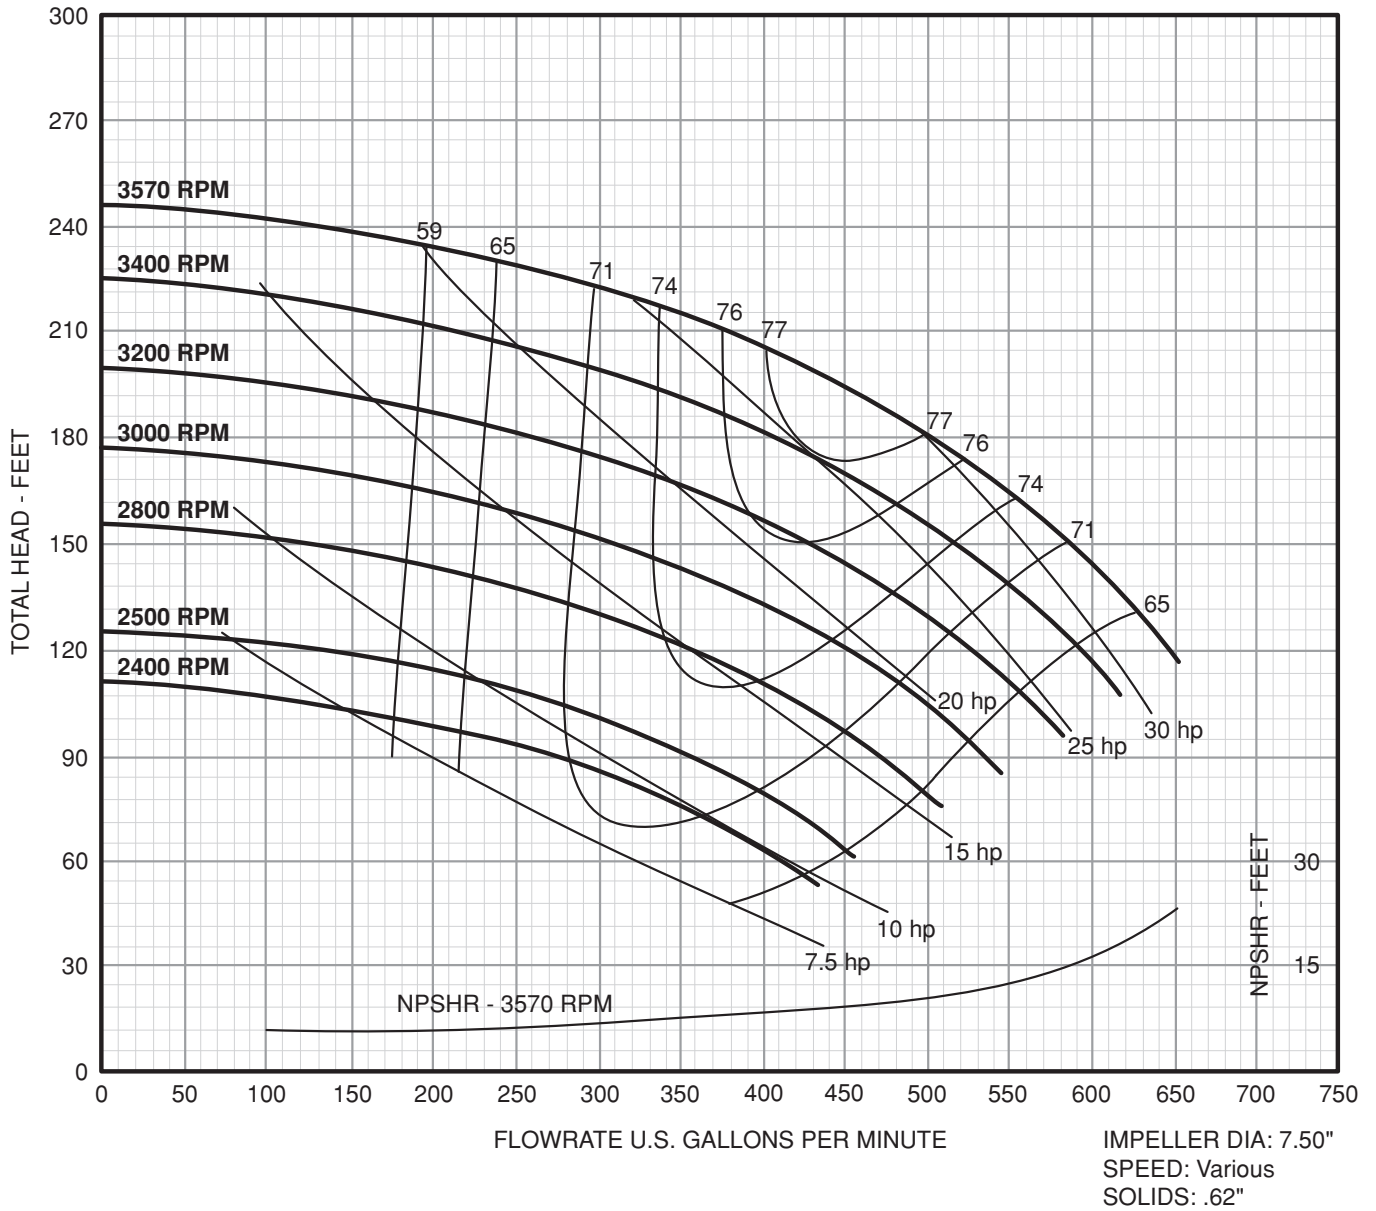

Frame Mount 7.5" 1.5 x 3 - 75

BOOK: FMT-045
DATE: Jan. 1, 2012

Performance Curve:

Variable Speed

Frame Mount 7.5" 2 x 3 - 75

Performance Curve:

Variable Speed

Frame Mount 7.5" 2.5 x 4 - 75

Performance Curve:

Variable Speed

Frame Mount 7.5" 3 x 4 - 75

Performance Curve:

Variable Speed

Frame Mount 7.5" 4 x 4 - 75

Performance Curve:

Variable Speed

Variable Speed

Frame Mount 10" 2.5 x 4 - 10

Performance Curve:

Variable Speed

Frame Mount 10" 3 x 4 - 10

Performance Curve:

Variable Speed

Frame Mount 10" 4 x 6 - 10

Performance Curve:

Variable Speed

Frame Mount 10" 6 x 8 - 10L

Performance Curve:

Variable Speed

Frame Mount 10" 6 x 8 - 10

Performance Curve:

Variable Speed