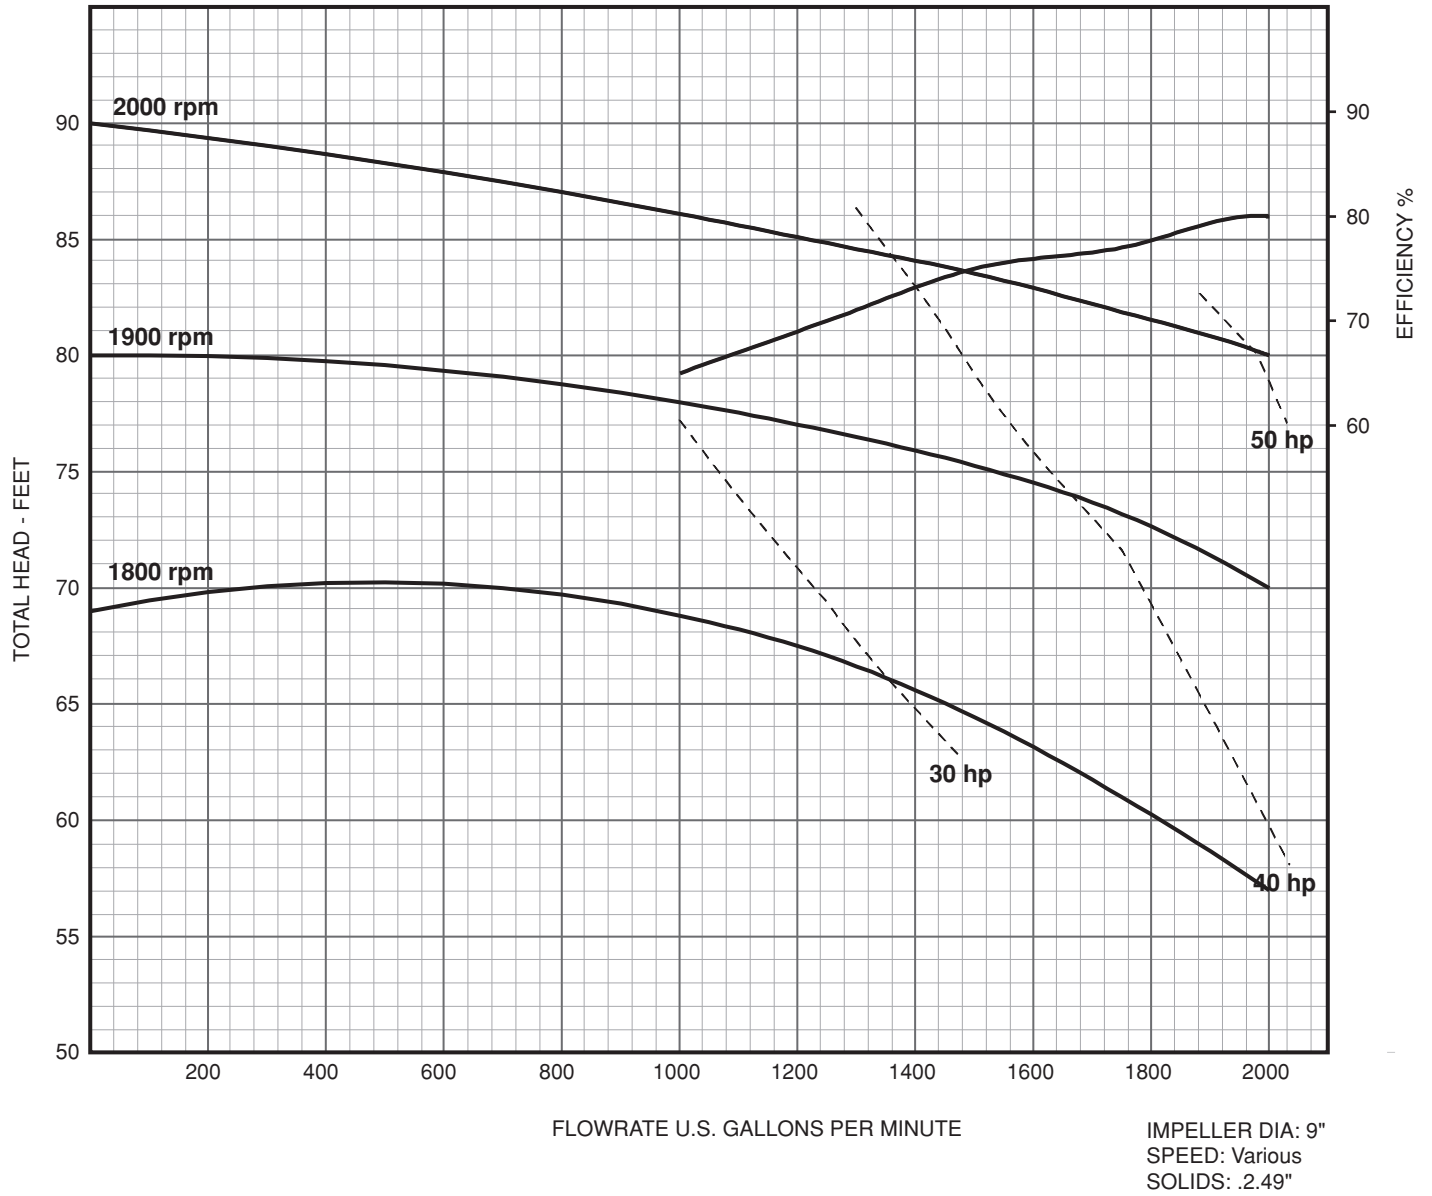

Performance Curve:

Variable Speed

Frame Mount 7.5" 3 x 4 - 75

Performance Curve:

Variable Speed

Frame Mount 7.5" 4 x 4 - 75

Performance Curve:

Variable Speed

Frame Mount 9" 3 x 4 - 9

Performance Curve:

Variable Speed

Frame Mount 9" 6 x 8 - 9

Performance Curve:

Variable Speed

Frame Mount 10" 2 x 3 - 10

Performance Curve:

Variable Speed

Frame Mount 10" 2.5 x 4 - 10

Performance Curve:

Variable Speed

Frame Mount 10" 3 x 4 - 10

Performance Curve:

Variable Speed

Frame Mount 10" 4 x 6 - 10

Performance Curve:

Variable Speed

Frame Mount 10" 6 x 8 - 10L

Performance Curve:

Variable Speed

Frame Mount 10" 6 x 8 - 10

Performance Curve:

Variable Speed