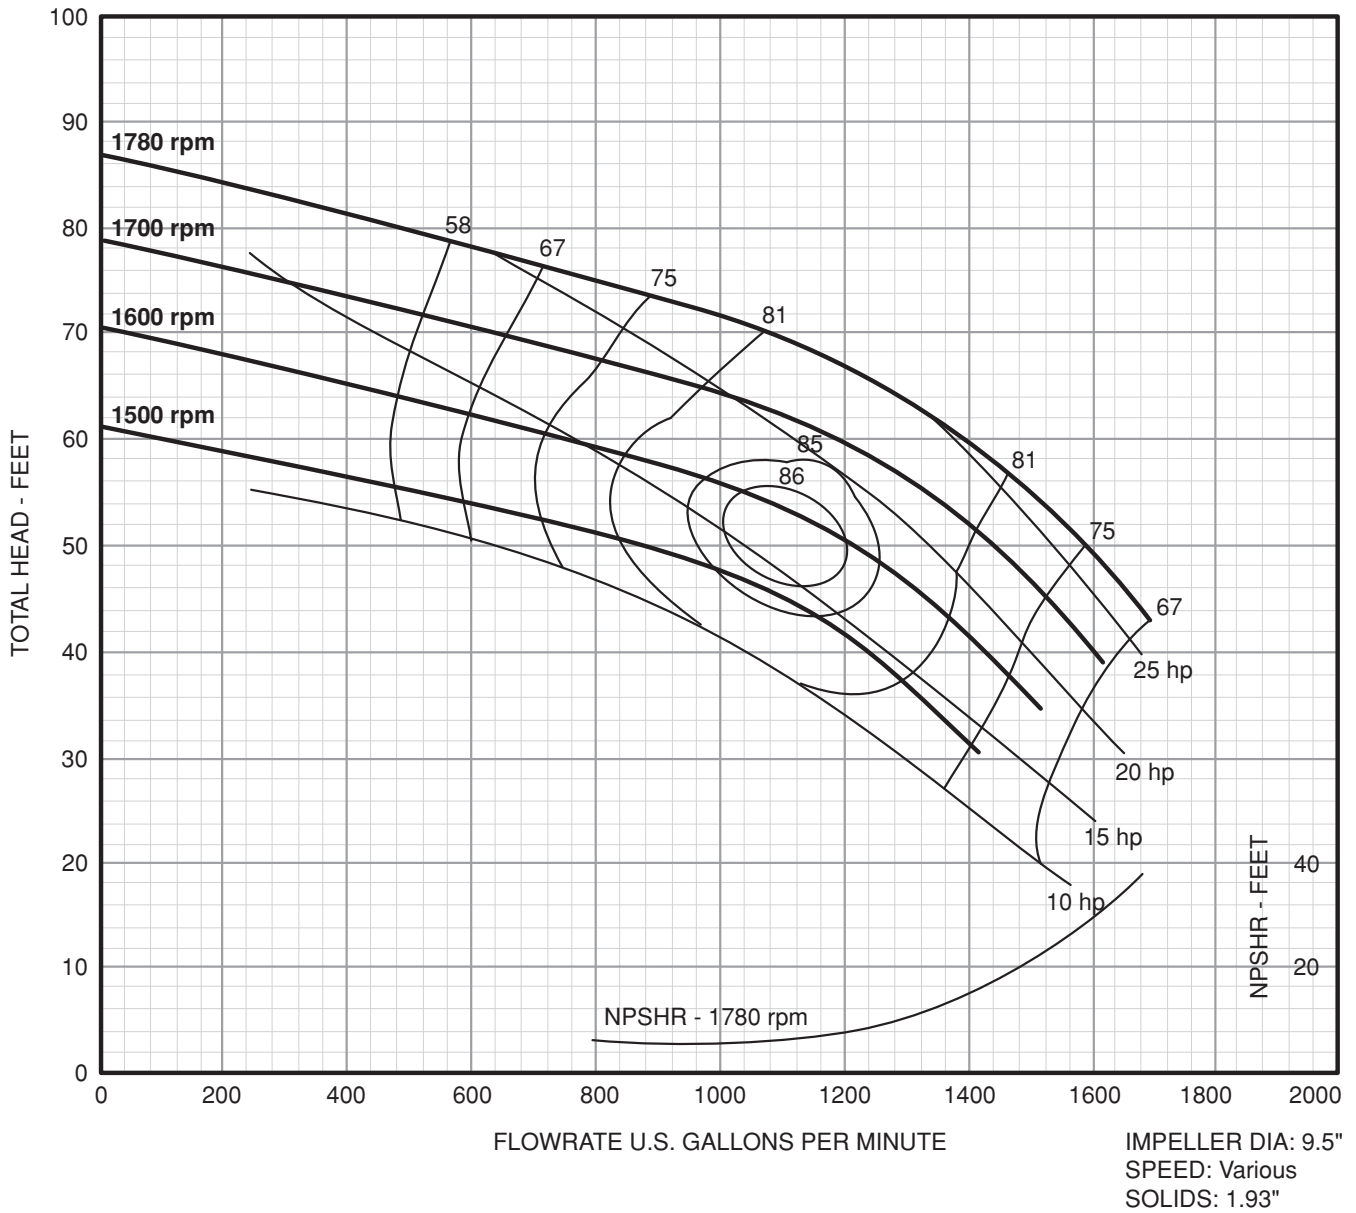

Variable Speed

Frame Mount 10" 2.5 x 4 - 10

Performance Curve:

Variable Speed

Frame Mount 10" 3 x 4 - 10

Performance Curve:

Variable Speed

Frame Mount 10" 4 x 6 - 10

Performance Curve:

Variable Speed

Frame Mount 10" 6 x 8 - 10L

Performance Curve:

Variable Speed

Frame Mount 10" 6 x 8 - 10

Performance Curve:

Variable Speed

Frame Mount 13" 2.5 x 3 - 13

Performance Curve:

Variable Speed

Frame Mount 13" 4 x 6 - 13H

Performance Curve:

Variable Speed

Frame Mount 13" 6 x 8 - 13

Performance Curve: