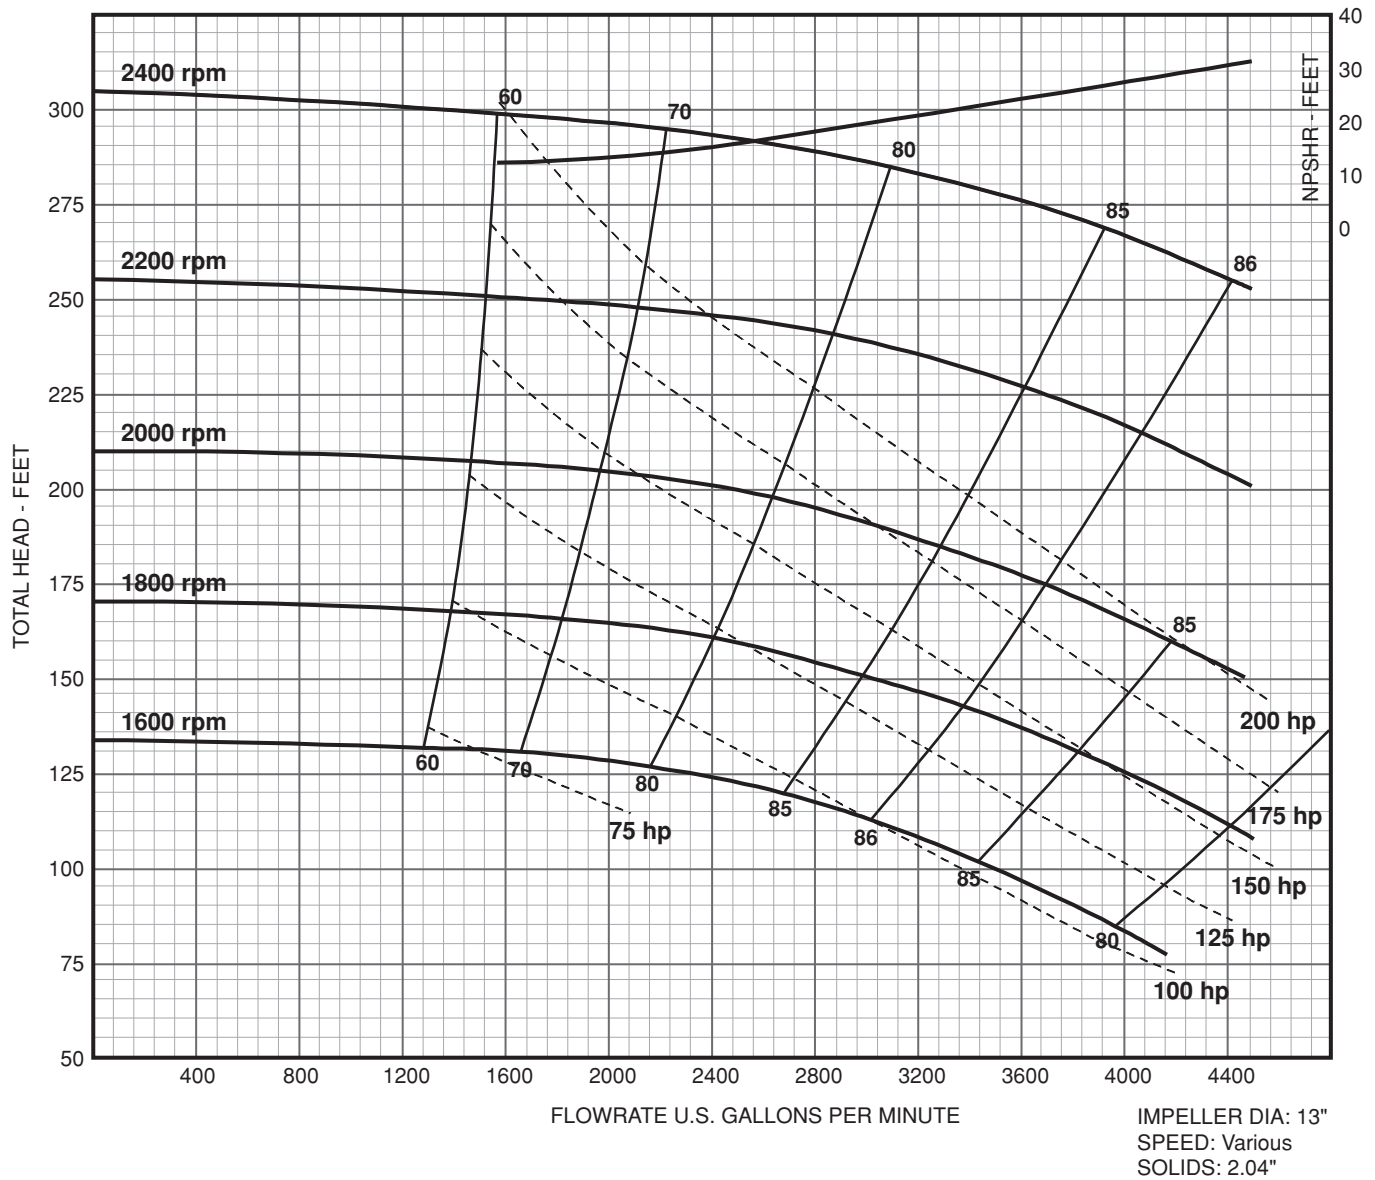

Variable Speed

Frame Mount 10" 2.5 x 4 - 10

Performance Curve:

Variable Speed

Frame Mount 10" 3 x 4 - 10

Performance Curve:

Variable Speed

Frame Mount 10" 4 x 6 - 10

Performance Curve:

Variable Speed

Frame Mount 10" 6 x 8 - 10L

Performance Curve:

Variable Speed

Frame Mount 10" 6 x 8 - 10

Performance Curve:

Variable Speed

Frame Mount 13" 2.5 x 3 - 13

Performance Curve:

Variable Speed

Frame Mount 13" 4 x 6 - 13H

Performance Curve:

Variable Speed

Frame Mount 13" 6 x 8 - 13

Performance Curve:

Variable Speed

Frame Mount 13" 8 x 10 - 13

Performance Curve:

Variable Speed

Frame Mount 14" 3 x 5 - 14

Performance Curve:

Variable Speed

Frame Mount 14" 4 x 6 - 14