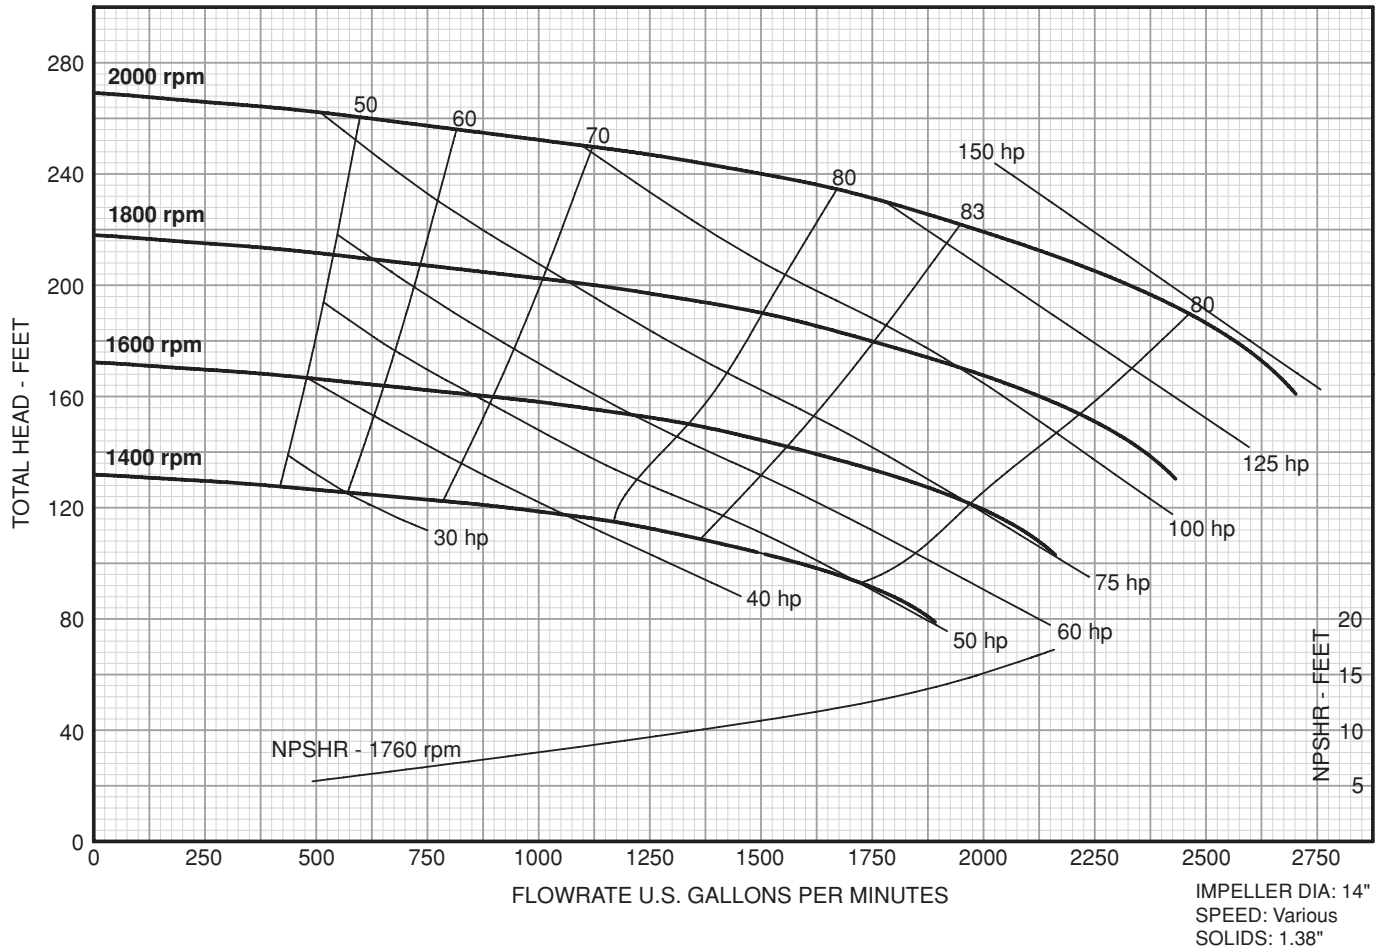

Performance Curve:

Variable Speed

Frame Mount 10" 6 x 8 - 10L

Performance Curve:

Variable Speed

Frame Mount 10" 6 x 8 - 10

Performance Curve:

Variable Speed

Variable Speed

Frame Mount 13" 8 x 10 - 13

Performance Curve:

Variable Speed

Frame Mount 14" 3 x 5 - 14

Performance Curve:

Variable Speed

Frame Mount 14" 4 x 6 - 14

Performance Curve:

Variable Speed

Frame Mount 14" 6 x 6 - 14

Performance Curve:

Variable Speed

Frame Mount 14" 8 x 6 - 14

Performance Curve:

Variable Speed

Frame Mount 14" 10 x 10 - 14

Performance Curve:

Variable Speed