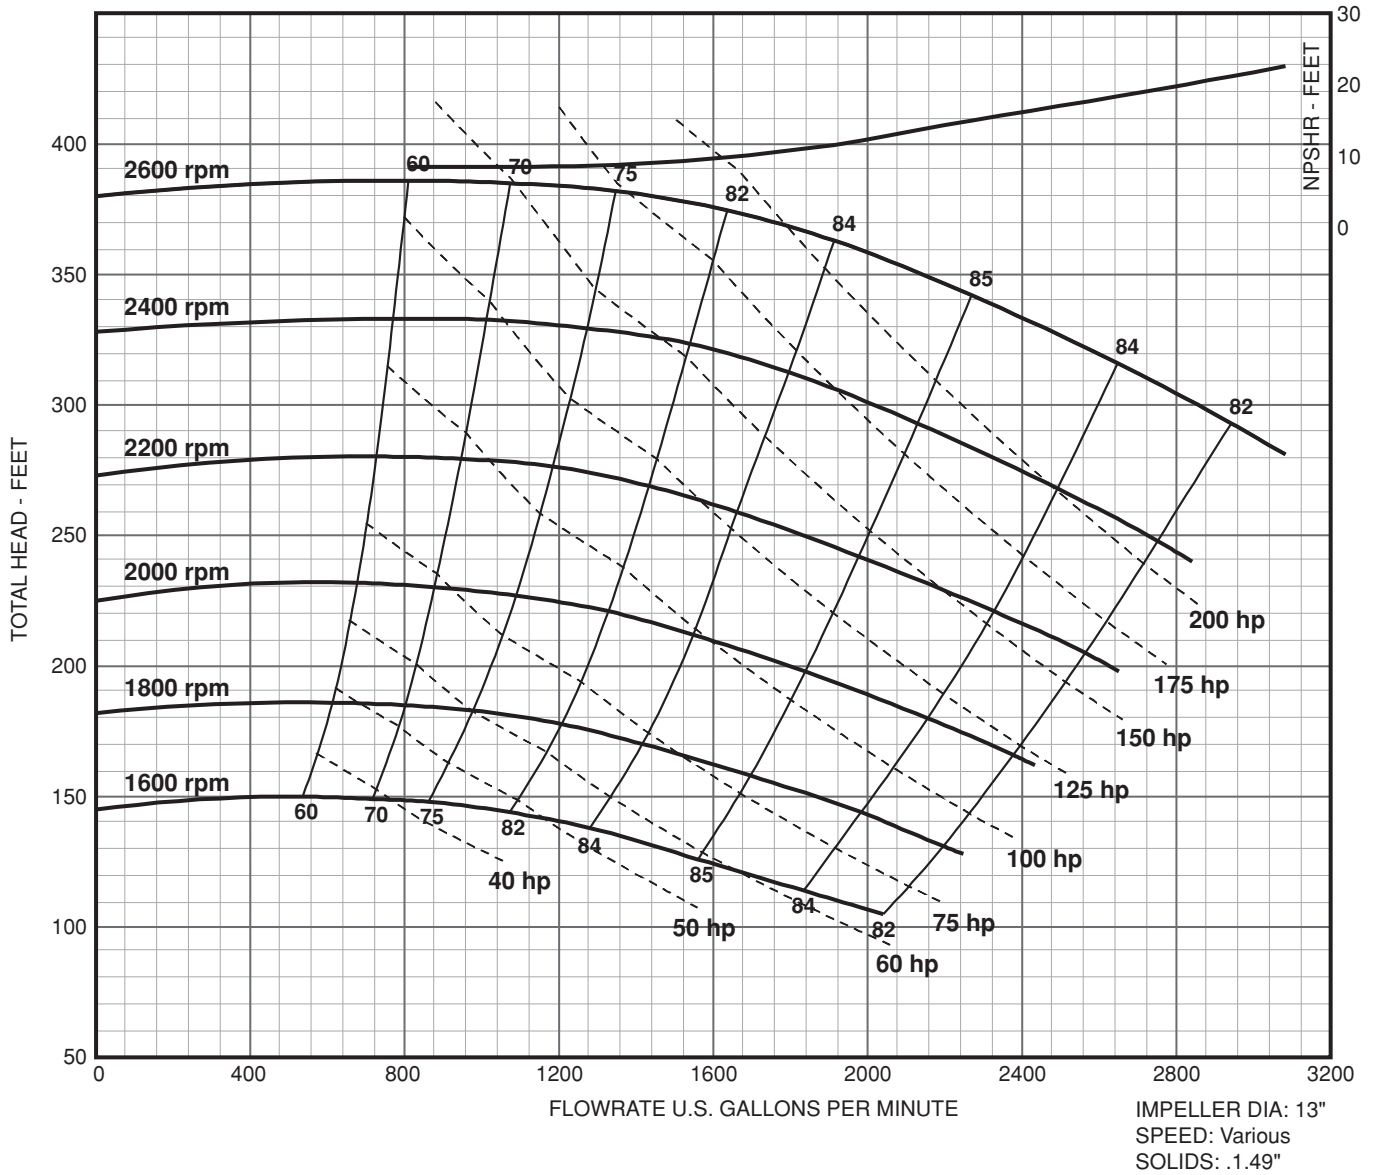

Frame Mount 13" 6 x 8 - 13

Performance Curve:

Variable Speed