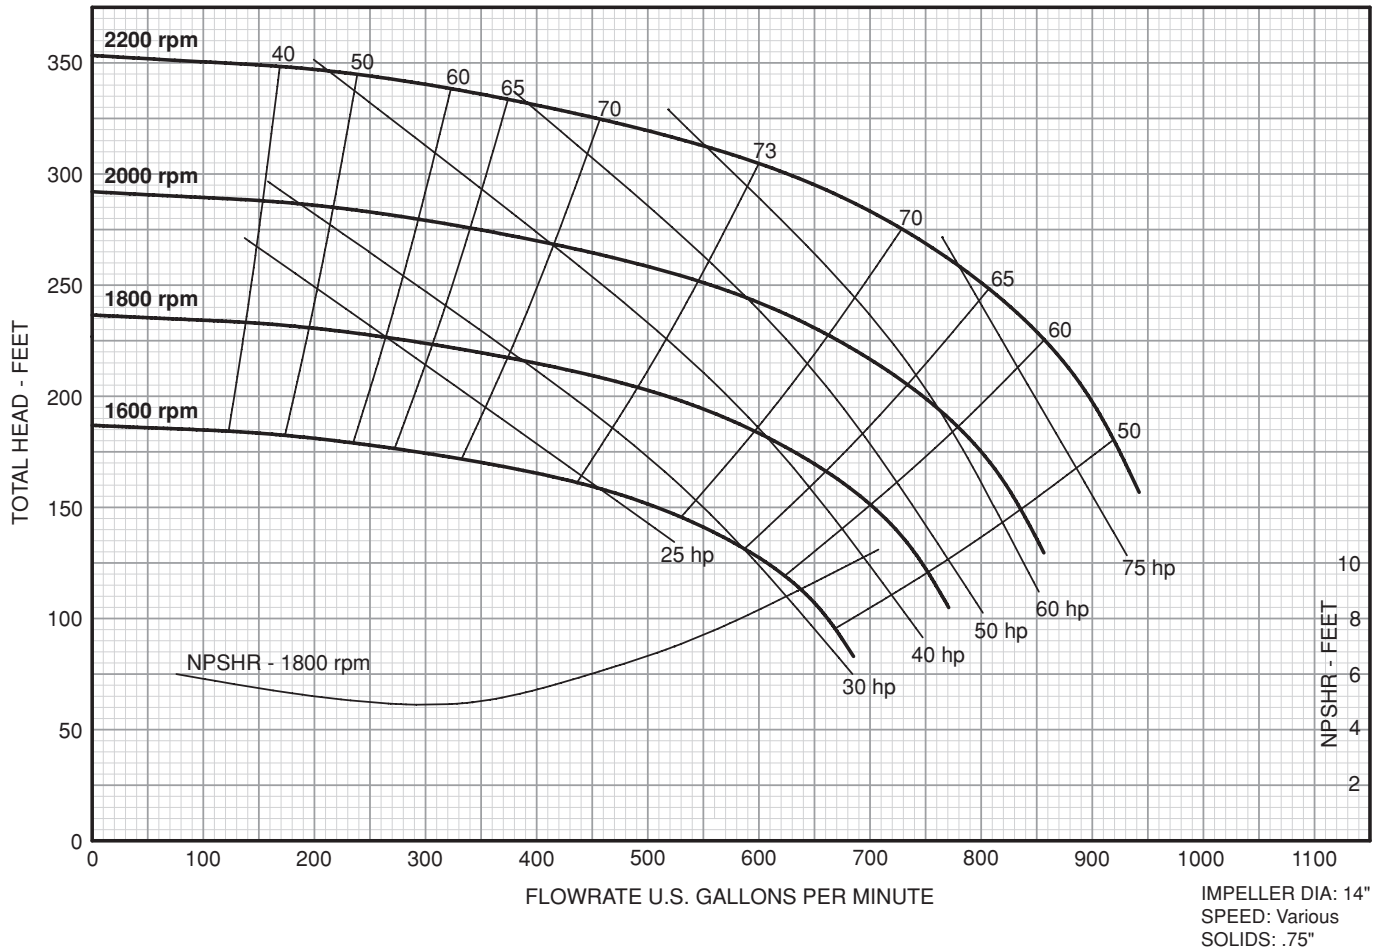

Performance Curve:

Variable Speed

Frame Mount 10" 6 x 8 - 10L

Performance Curve:

Variable Speed

Frame Mount 10" 6 x 8 - 10

Performance Curve:

Variable Speed

Variable Speed

Frame Mount 13" 8 x 10 - 13

Performance Curve:

Variable Speed

Frame Mount 14" 3 x 5 - 14

Performance Curve:

Variable Speed

Frame Mount 14" 4 x 6 - 14

Performance Curve:

Variable Speed

Frame Mount 14" 6 x 6 - 14

Performance Curve:

Variable Speed

Frame Mount 14" 8 x 6 - 14

Performance Curve:

Variable Speed