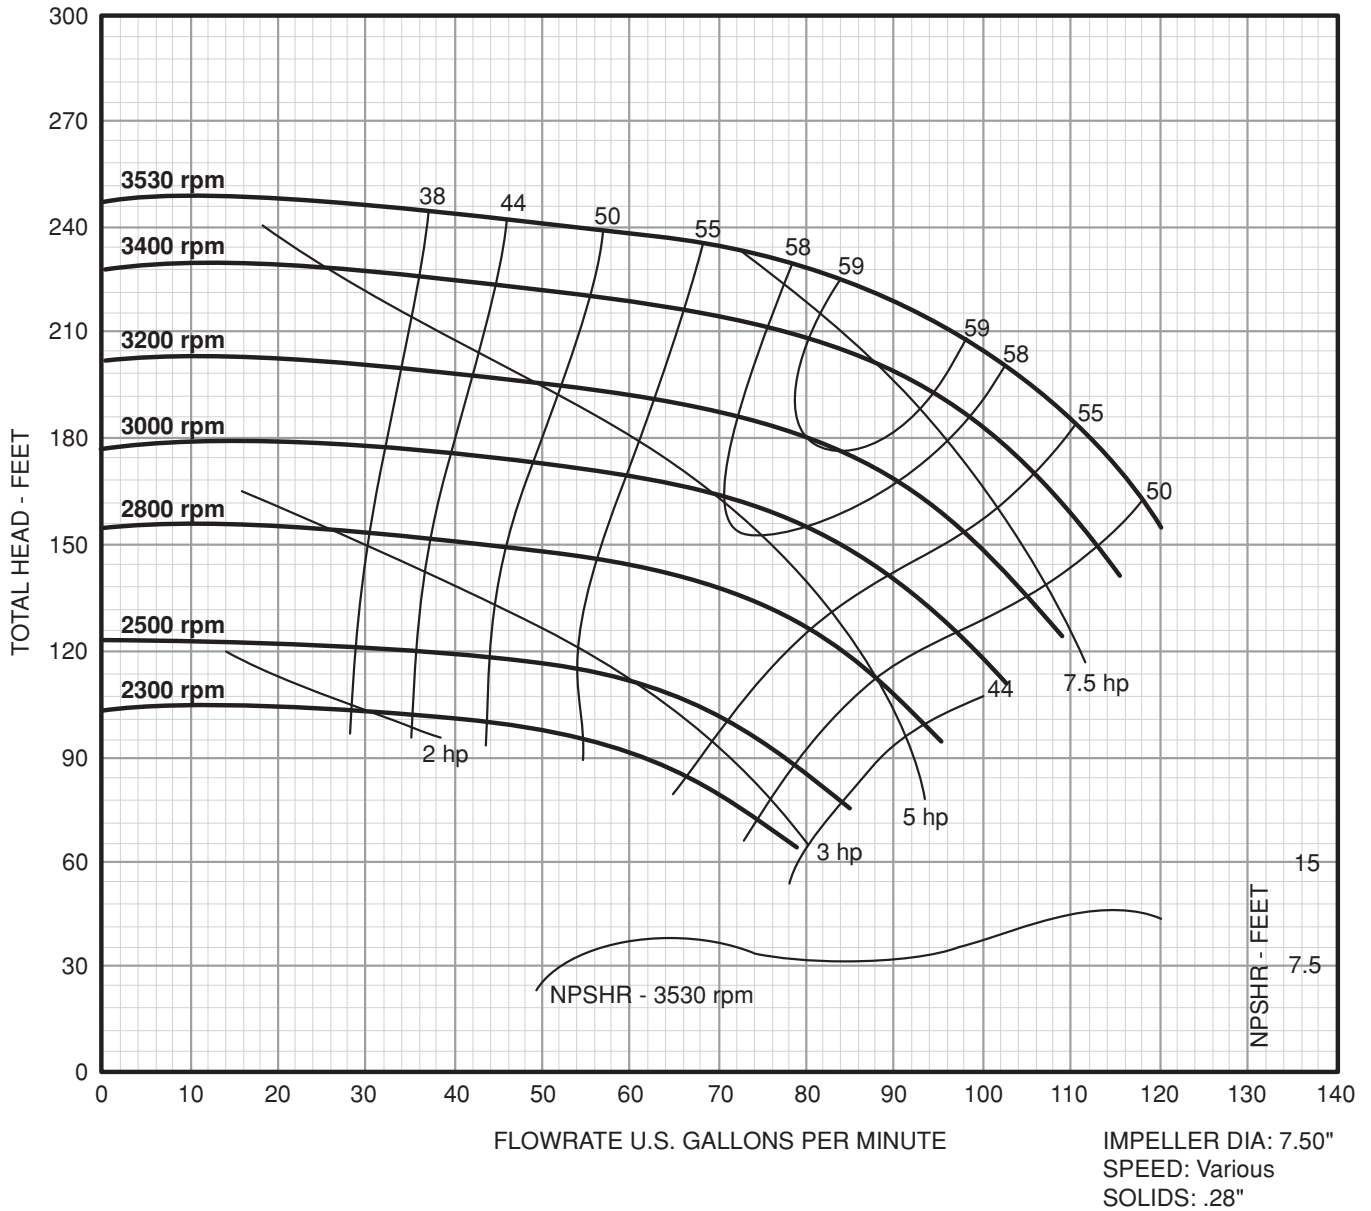

Frame Mount 7.5" 1.5 x 3 - 75

BOOK: FMT-045
DATE: Jan. 1, 2012

Performance Curve:

Variable Speed

Frame Mount 7.5" 2 x 3 - 75

Performance Curve:

Variable Speed

Frame Mount 7.5" 2.5 x 4 - 75

Performance Curve:

Variable Speed

Frame Mount 7.5" 3 x 4 - 75

Performance Curve:

Variable Speed

Frame Mount 7.5" 4 x 4 - 75

Performance Curve:

Variable Speed

Variable Speed

Frame Mount 10" 2.5 x 4 - 10

Performance Curve:

Variable Speed

Frame Mount 10" 3 x 4 - 10

Performance Curve:

Variable Speed

Frame Mount 10" 4 x 6 - 10

Performance Curve:

Variable Speed

Frame Mount 10" 6 x 8 - 10L

Performance Curve:

Variable Speed

Frame Mount 10" 6 x 8 - 10

Performance Curve:

Variable Speed