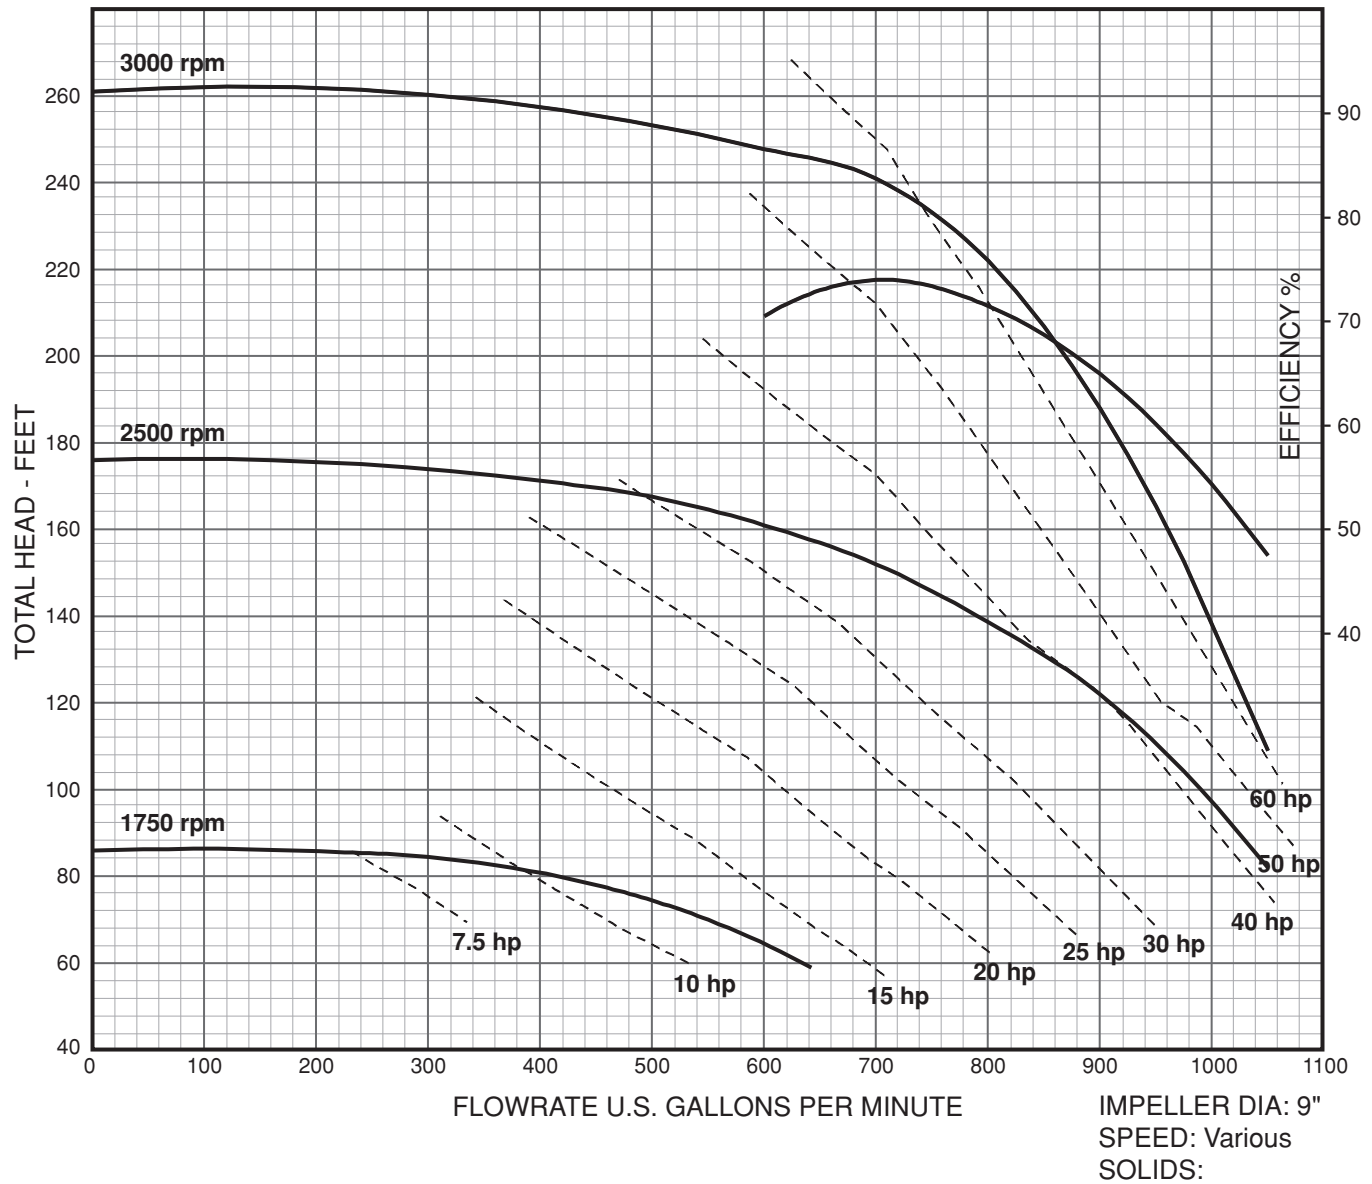

Frame Mount 9" 3 x 4 - 9

Performance Curve:

Variable Speed