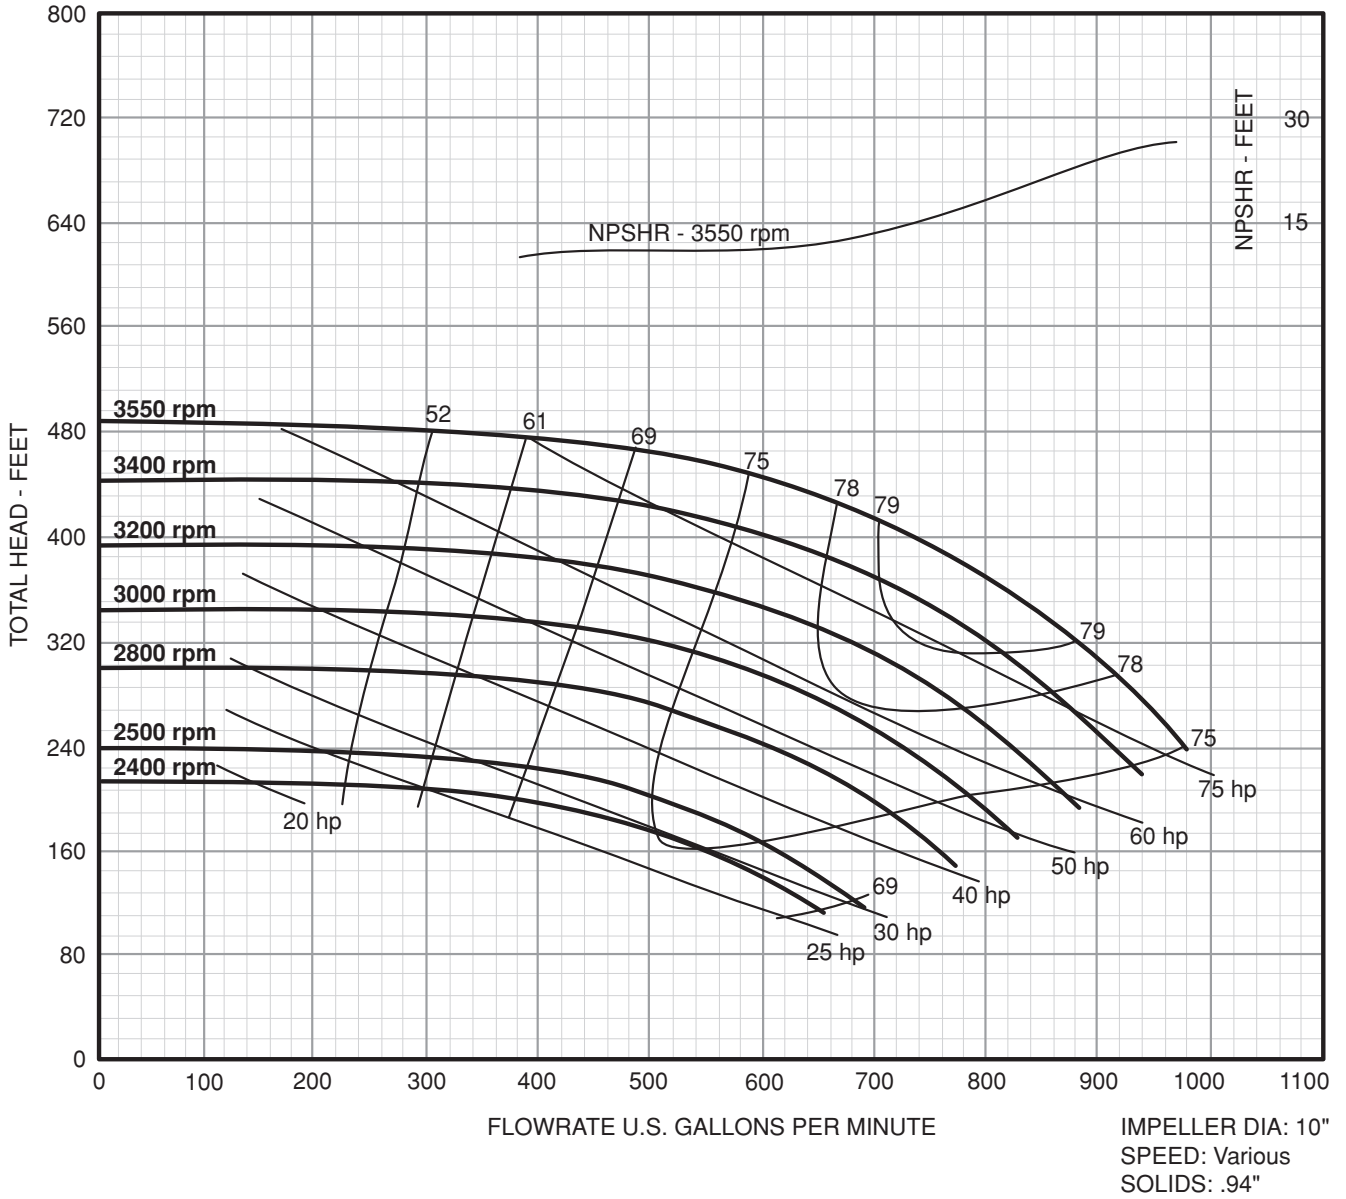

Frame Mount 7.5" 1.5 x 3 - 75

BOOK: FMT-045
DATE: Jan. 1, 2012

Performance Curve:

Variable Speed

Frame Mount 7.5" 2 x 3 - 75

Performance Curve:

Variable Speed

Frame Mount 7.5" 2.5 x 4 - 75

Performance Curve:

Variable Speed

Frame Mount 7.5" 3 x 4 - 75

Performance Curve:

Variable Speed

Frame Mount 7.5" 4 x 4 - 75

Performance Curve:

Variable Speed

Variable Speed

Frame Mount 10" 2.5 x 4 - 10

Performance Curve:

Variable Speed

Frame Mount 10" 3 x 4 - 10

Performance Curve:

Variable Speed

Frame Mount 10" 4 x 6 - 10

Performance Curve:

Variable Speed

Frame Mount 10" 6 x 8 - 10L

Performance Curve:

Variable Speed

Frame Mount 10" 6 x 8 - 10

Performance Curve:

Variable Speed