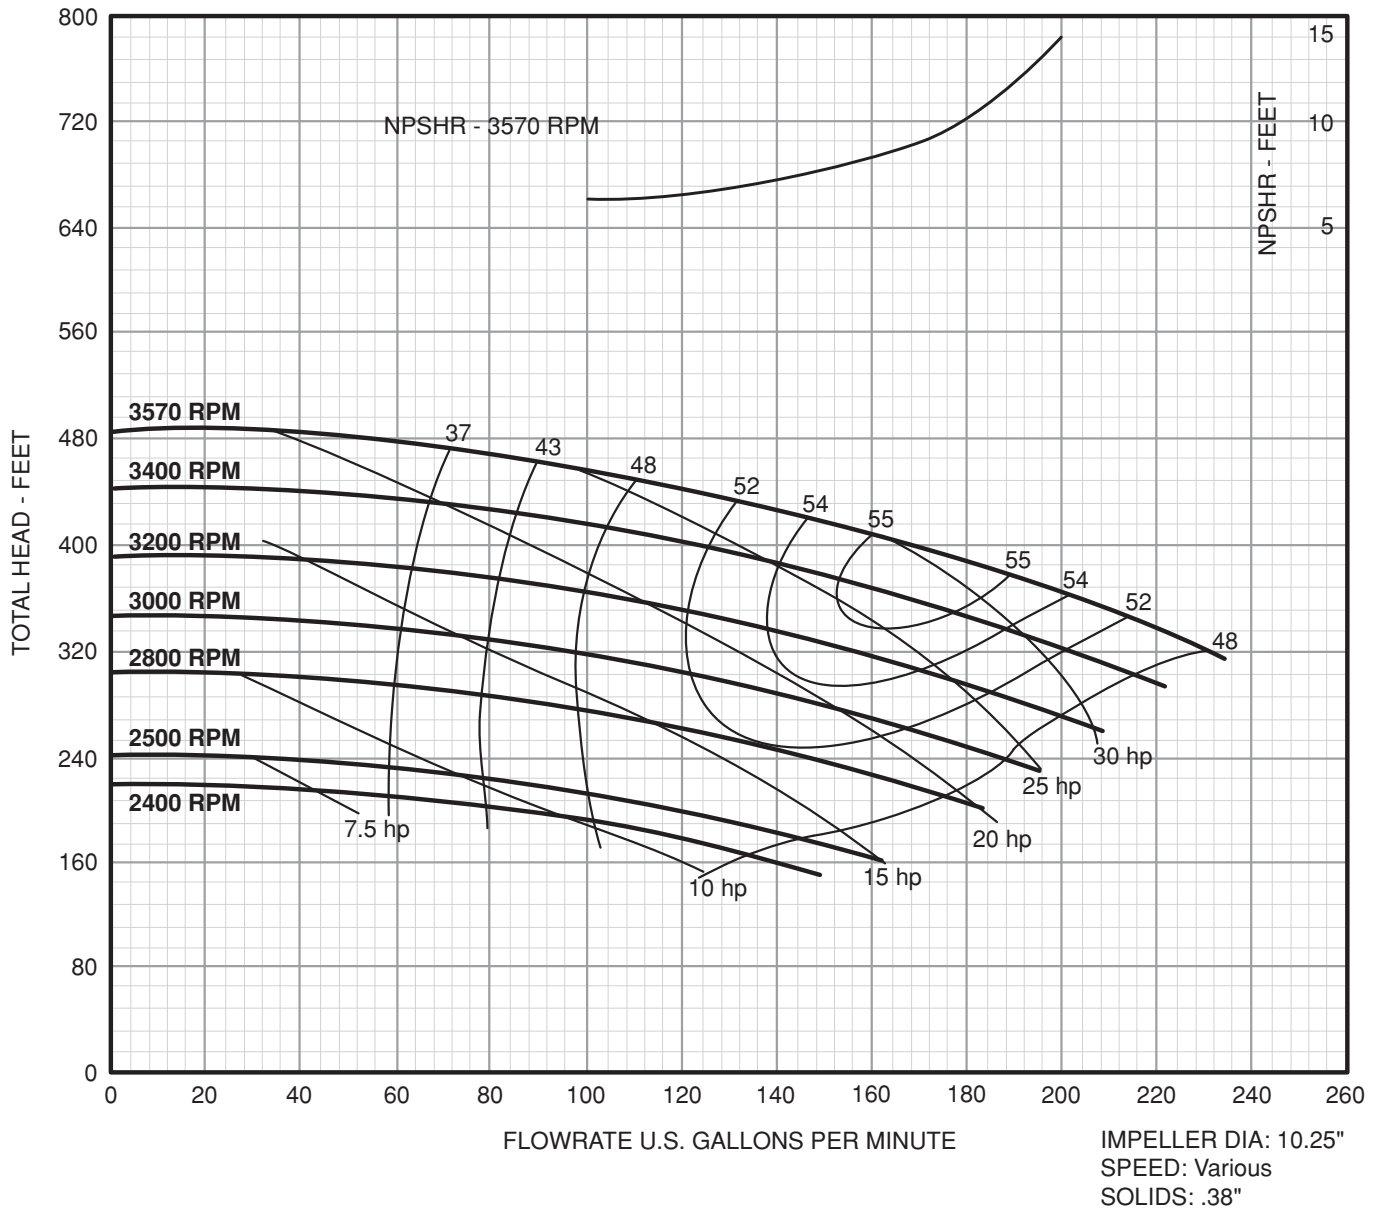

Performance Curve:

Variable Speed

Frame Mount 7.5" 3 x 4 - 75

Performance Curve:

Variable Speed

Frame Mount 7.5" 4 x 4 - 75

Performance Curve:

Variable Speed

Frame Mount 9" 3 x 4 - 9

Performance Curve:

Variable Speed

Frame Mount 9" 6 x 8 - 9

Performance Curve:

Variable Speed

Frame Mount 10" 2 x 3 - 10

Performance Curve:

Variable Speed

Frame Mount 10" 2.5 x 4 - 10

Performance Curve:

Variable Speed

Frame Mount 10" 3 x 4 - 10

Performance Curve:

Variable Speed

Frame Mount 10" 4 x 6 - 10

Performance Curve:

Variable Speed

Frame Mount 10" 6 x 8 - 10L

Performance Curve:

Variable Speed

Frame Mount 10" 6 x 8 - 10

Performance Curve:

Variable Speed