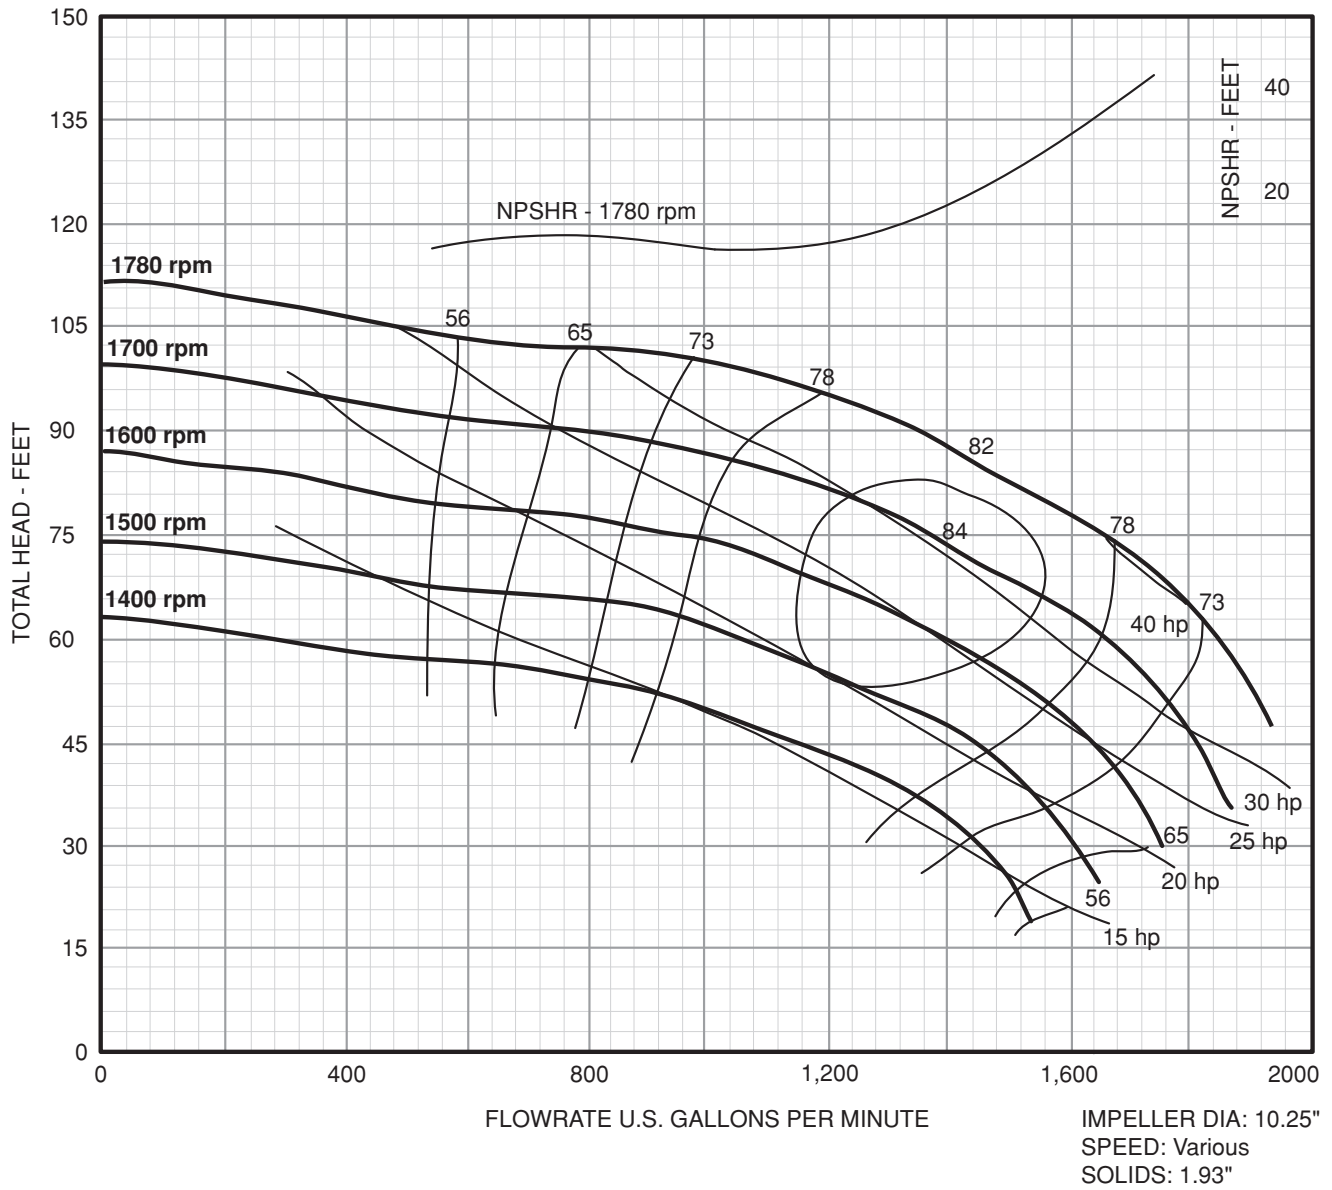

Variable Speed

Frame Mount 10" 2.5 x 4 - 10

Performance Curve:

Variable Speed

Frame Mount 10" 3 x 4 - 10

Performance Curve:

Variable Speed

Frame Mount 10" 4 x 6 - 10

Performance Curve:

Variable Speed

Frame Mount 10" 6 x 8 - 10L

Performance Curve:

Variable Speed

Frame Mount 10" 6 x 8 - 10

Performance Curve:

Variable Speed

Frame Mount 13" 2.5 x 3 - 13

Performance Curve:

Variable Speed

Frame Mount 13" 4 x 6 - 13H

Performance Curve:

Variable Speed

Frame Mount 13" 6 x 8 - 13

Performance Curve:

Performance Curve:

Variable Speed

Frame Mount 14" 6 x 6 - 14

Performance Curve:

Variable Speed

Frame Mount 14" 8 x 6 - 14

Performance Curve:

Variable Speed