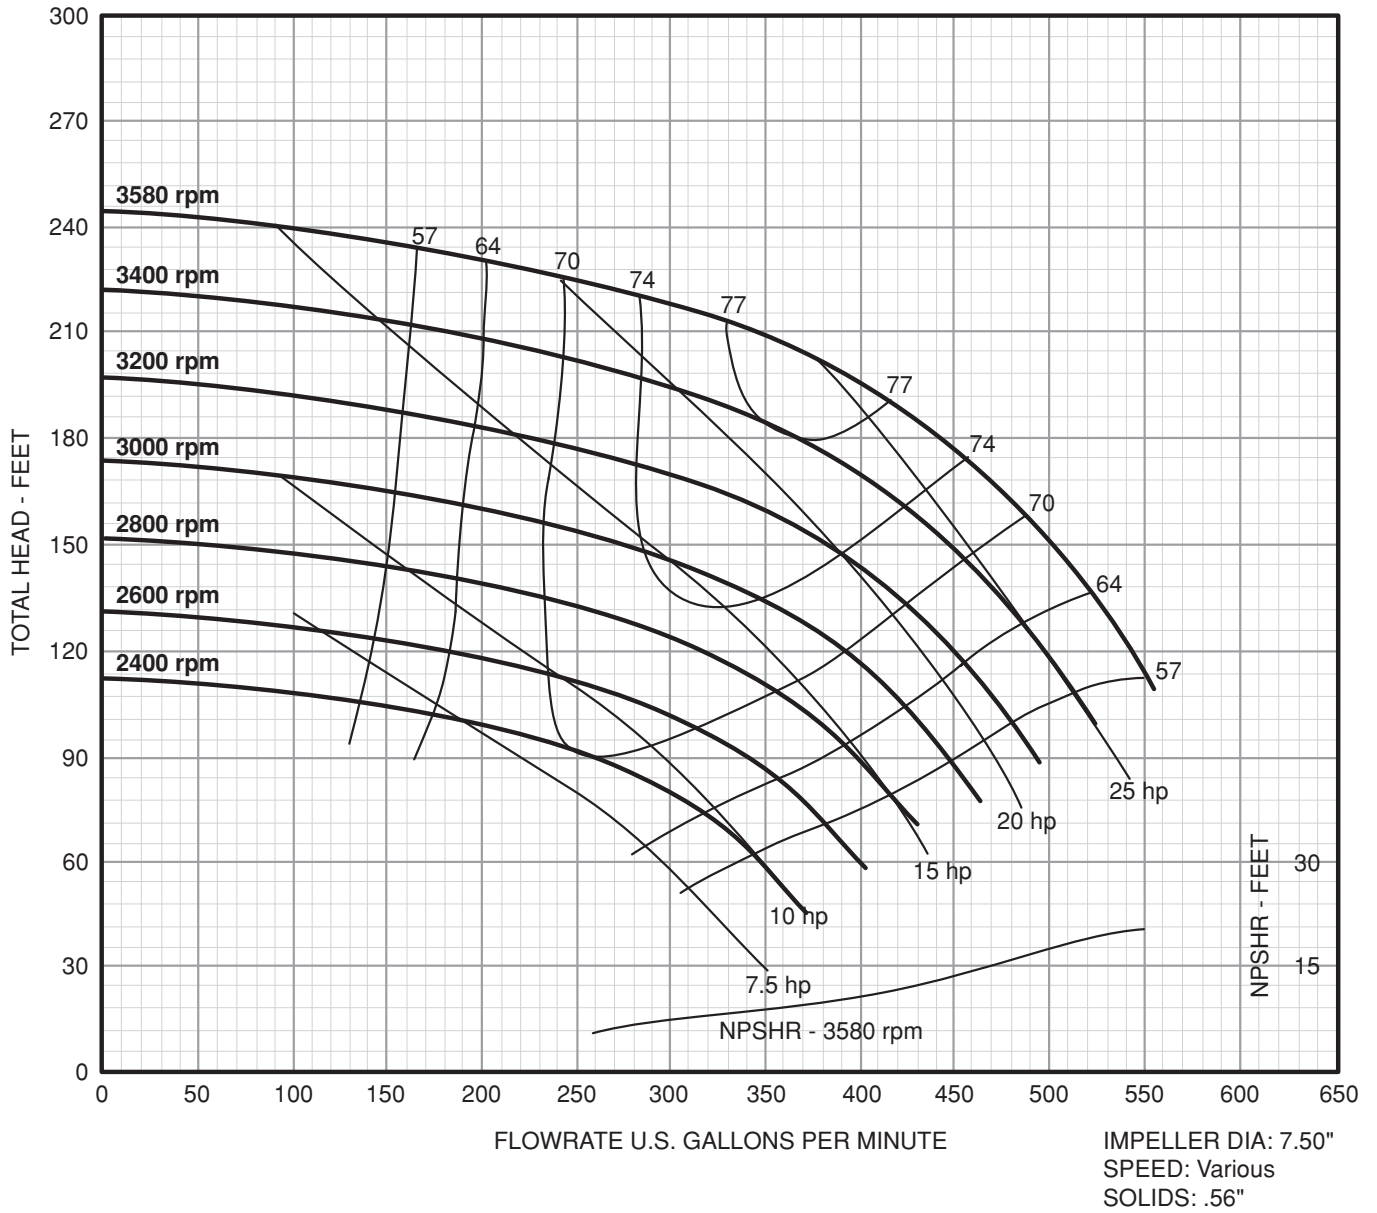

Frame Mount 7.5" 1.5 x 3 - 75

BOOK: FMT-045
DATE: Jan. 1, 2012

Performance Curve:

Variable Speed

Frame Mount 7.5" 2 x 3 - 75

Performance Curve:

Variable Speed

Frame Mount 7.5" 2.5 x 4 - 75

Performance Curve:

Variable Speed

Frame Mount 7.5" 3 x 4 - 75

Performance Curve:

Variable Speed

Frame Mount 7.5" 4 x 4 - 75

Performance Curve:

Variable Speed

Variable Speed

Frame Mount 10" 2.5 x 4 - 10

Performance Curve:

Variable Speed

Frame Mount 10" 3 x 4 - 10

Performance Curve:

Variable Speed

Frame Mount 10" 4 x 6 - 10

Performance Curve:

Variable Speed

Frame Mount 10" 6 x 8 - 10L

Performance Curve:

Variable Speed

Frame Mount 10" 6 x 8 - 10

Performance Curve:

Variable Speed