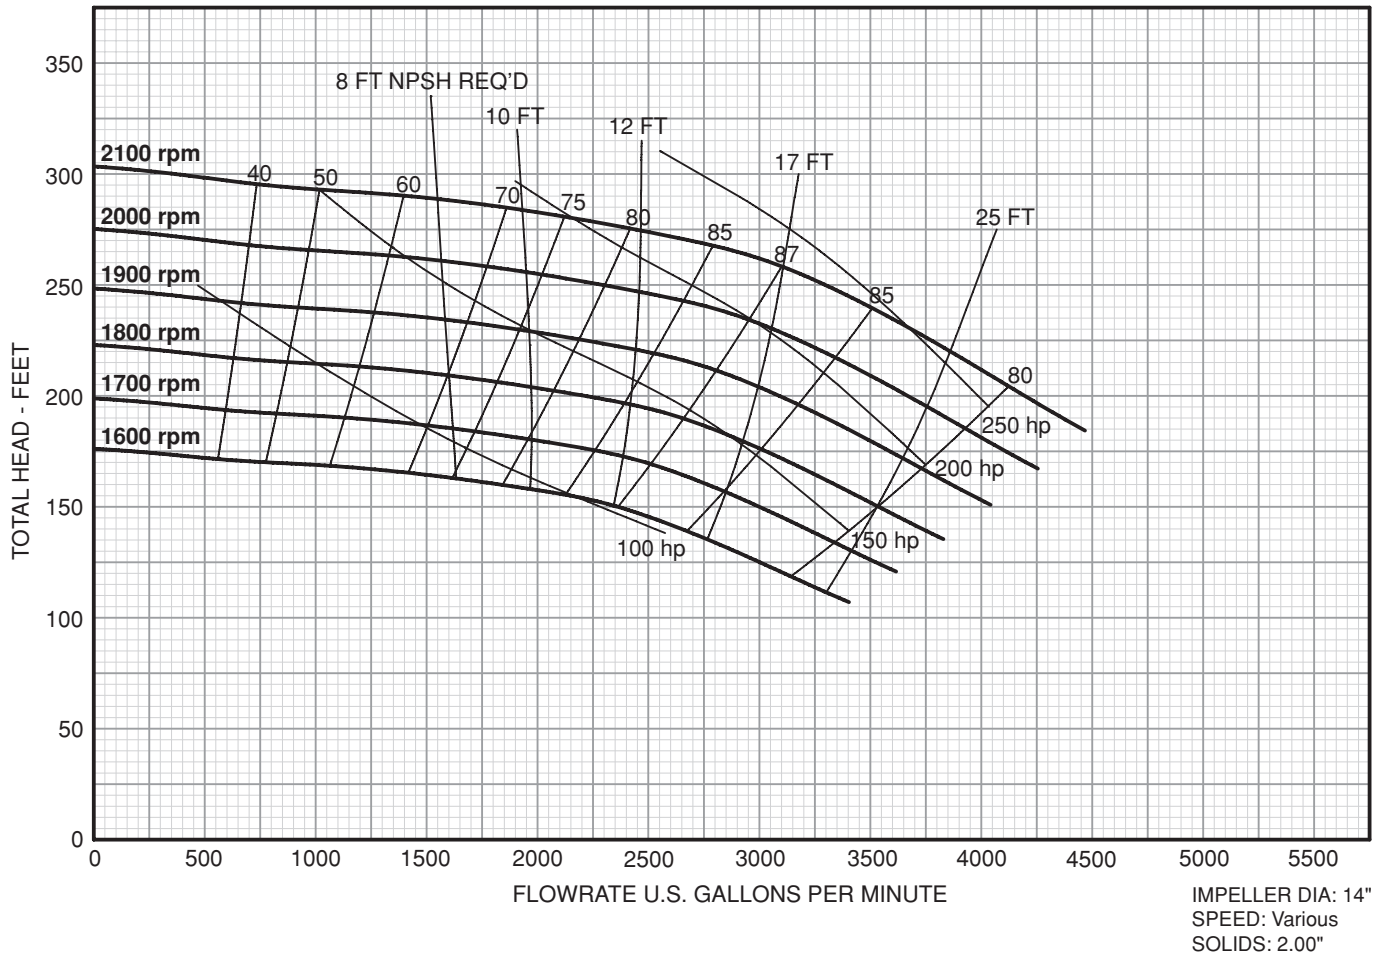

Performance Curve:

Variable Speed

Frame Mount 10" 6 x 8 - 10L

Performance Curve:

Variable Speed

Frame Mount 10" 6 x 8 - 10

Performance Curve:

Variable Speed

Variable Speed

Frame Mount 13" 8 x 10 - 13

Performance Curve:

Variable Speed

Frame Mount 14" 3 x 5 - 14

Performance Curve:

Variable Speed

Frame Mount 14" 4 x 6 - 14

Performance Curve:

Variable Speed

Frame Mount 14" 6 x 6 - 14

Performance Curve:

Variable Speed

Frame Mount 14" 8 x 6 - 14

Performance Curve:

Variable Speed

Frame Mount 14" 10 x 10 - 14

Performance Curve:

Variable Speed