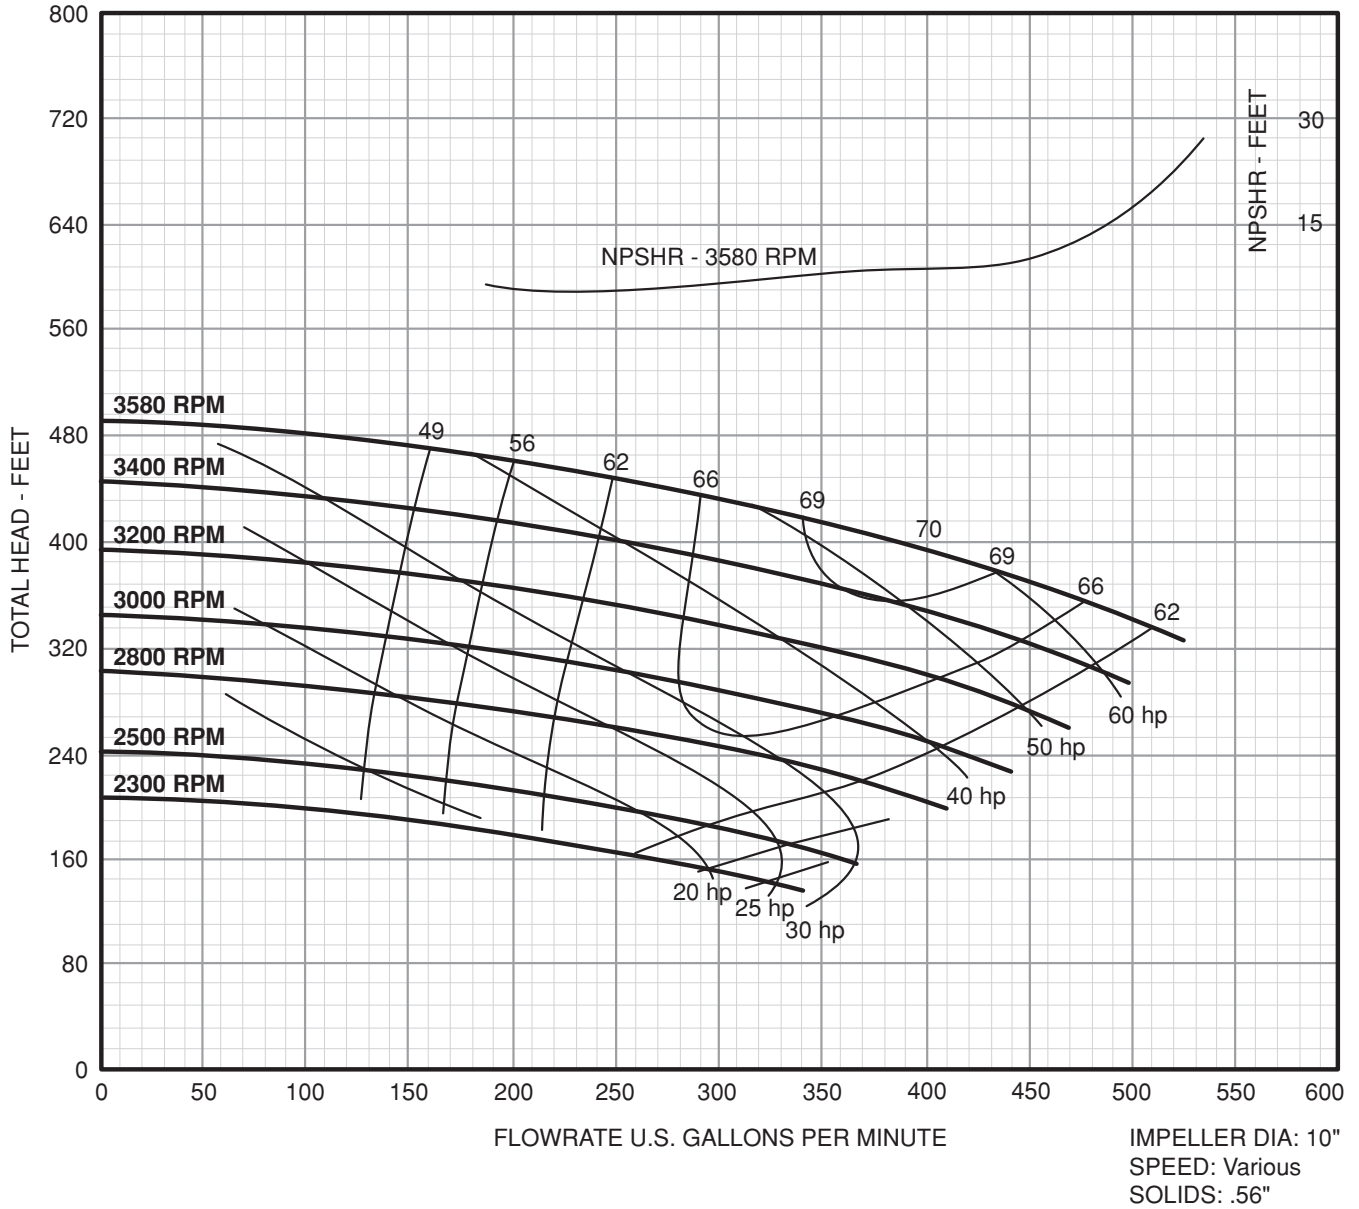

Performance Curve:

Variable Speed

Frame Mount 7.5" 3 x 4 - 75

Performance Curve:

Variable Speed

Frame Mount 7.5" 4 x 4 - 75

Performance Curve:

Variable Speed

Frame Mount 9" 3 x 4 - 9

Performance Curve:

Variable Speed

Frame Mount 9" 6 x 8 - 9

Performance Curve:

Variable Speed

Frame Mount 10" 2 x 3 - 10

Performance Curve:

Variable Speed

Frame Mount 10" 2.5 x 4 - 10

Performance Curve:

Variable Speed

Frame Mount 10" 3 x 4 - 10

Performance Curve:

Variable Speed

Frame Mount 10" 4 x 6 - 10

Performance Curve:

Variable Speed

Frame Mount 10" 6 x 8 - 10L

Performance Curve:

Variable Speed

Frame Mount 10" 6 x 8 - 10

Performance Curve:

Variable Speed