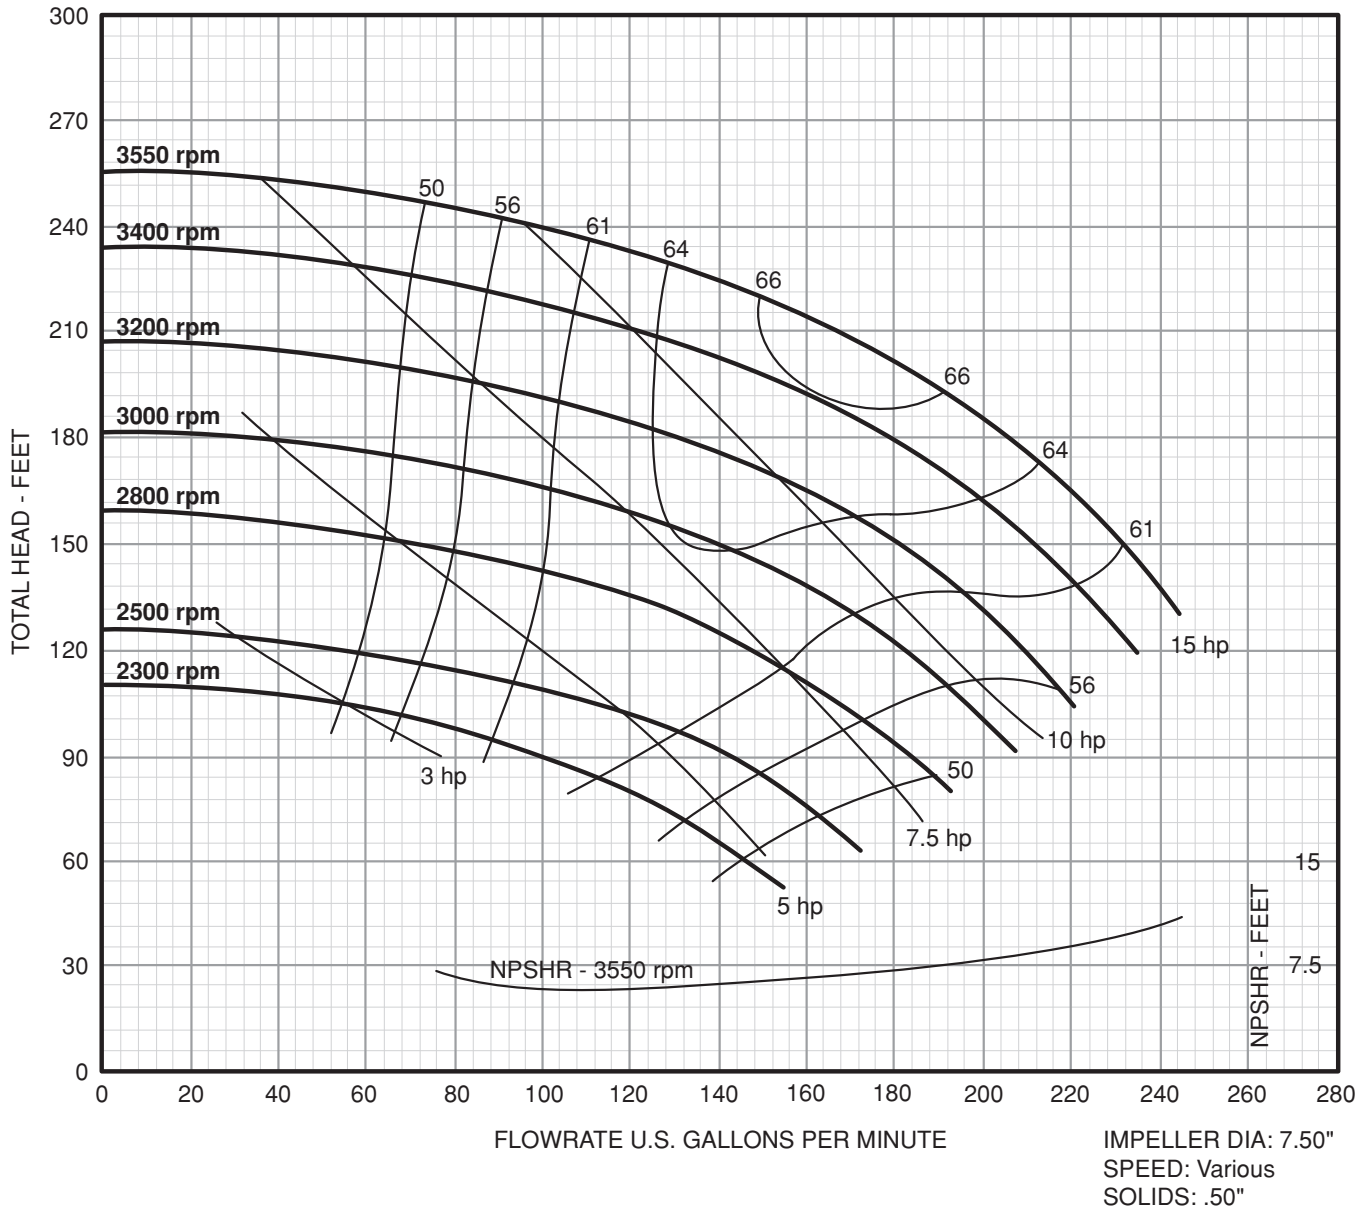

Frame Mount 7.5" 1.5 x 3 - 75

BOOK: FMT-045
DATE: Jan. 1, 2012

Performance Curve:

Variable Speed

Frame Mount 7.5" 2 x 3 - 75

Performance Curve:

Variable Speed

Frame Mount 7.5" 2.5 x 4 - 75

Performance Curve:

Variable Speed

Frame Mount 7.5" 3 x 4 - 75

Performance Curve:

Variable Speed

Frame Mount 7.5" 4 x 4 - 75

Performance Curve:

Variable Speed

Variable Speed

Frame Mount 10" 2.5 x 4 - 10

Performance Curve:

Variable Speed

Frame Mount 10" 3 x 4 - 10

Performance Curve:

Variable Speed

Frame Mount 10" 4 x 6 - 10

Performance Curve:

Variable Speed

Frame Mount 10" 6 x 8 - 10L

Performance Curve:

Variable Speed

Frame Mount 10" 6 x 8 - 10

Performance Curve:

Variable Speed