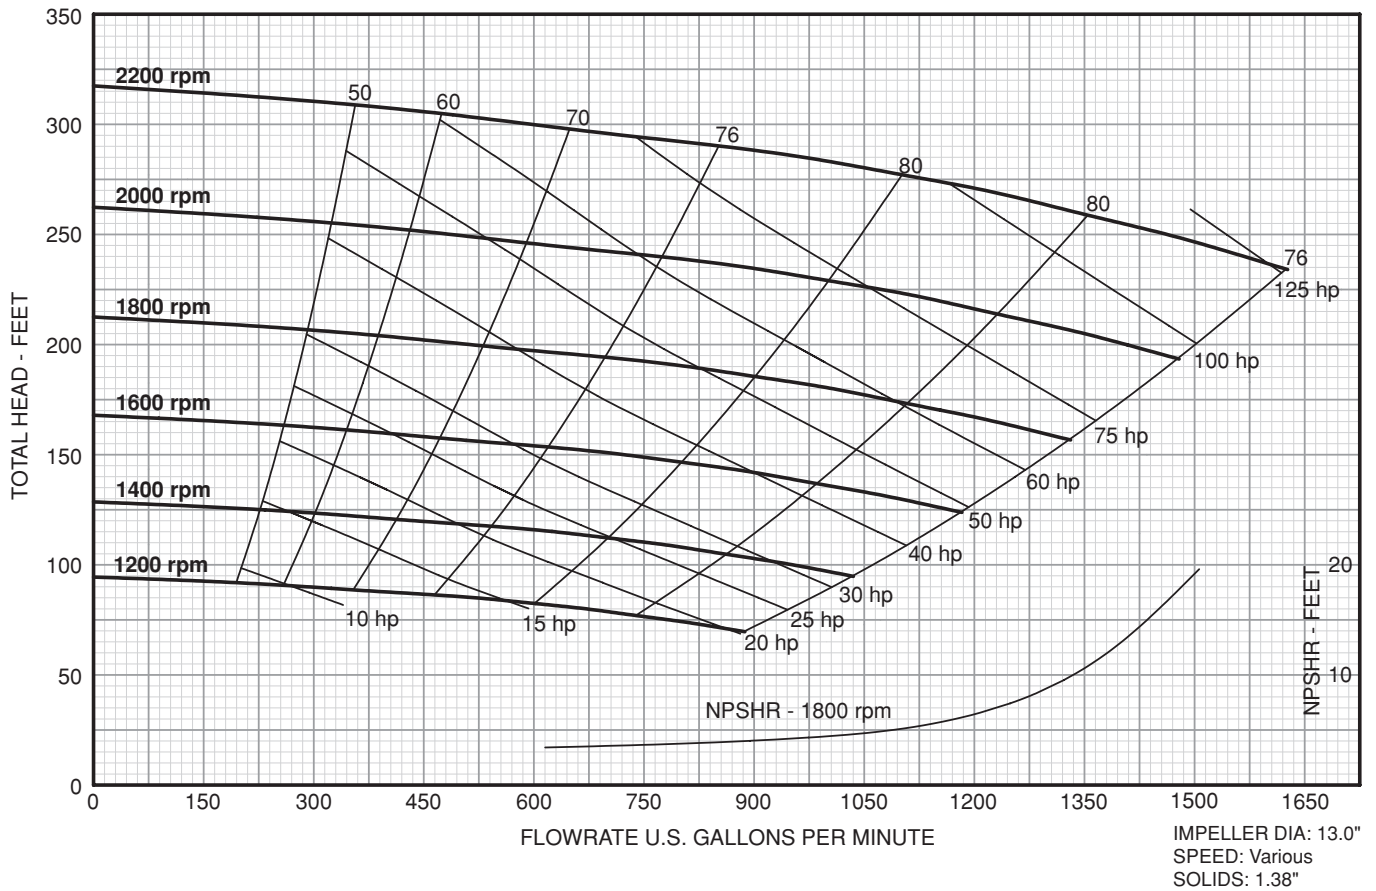

Variable Speed

Frame Mount 10" 2.5 x 4 - 10

Performance Curve:

Variable Speed

Frame Mount 10" 3 x 4 - 10

Performance Curve:

Variable Speed

Frame Mount 10" 4 x 6 - 10

Performance Curve:

Variable Speed

Frame Mount 10" 6 x 8 - 10L

Performance Curve:

Variable Speed

Frame Mount 10" 6 x 8 - 10

Performance Curve:

Variable Speed

Variable Speed

Frame Mount 13" 8 x 10 - 13

Performance Curve:

Variable Speed

Frame Mount 14" 3 x 5 - 14

Performance Curve:

Variable Speed

Frame Mount 14" 4 x 6 - 14

Performance Curve:

Variable Speed

Frame Mount 14" 6 x 6 - 14

Performance Curve:

Variable Speed

Frame Mount 14" 8 x 6 - 14

Performance Curve:

Variable Speed